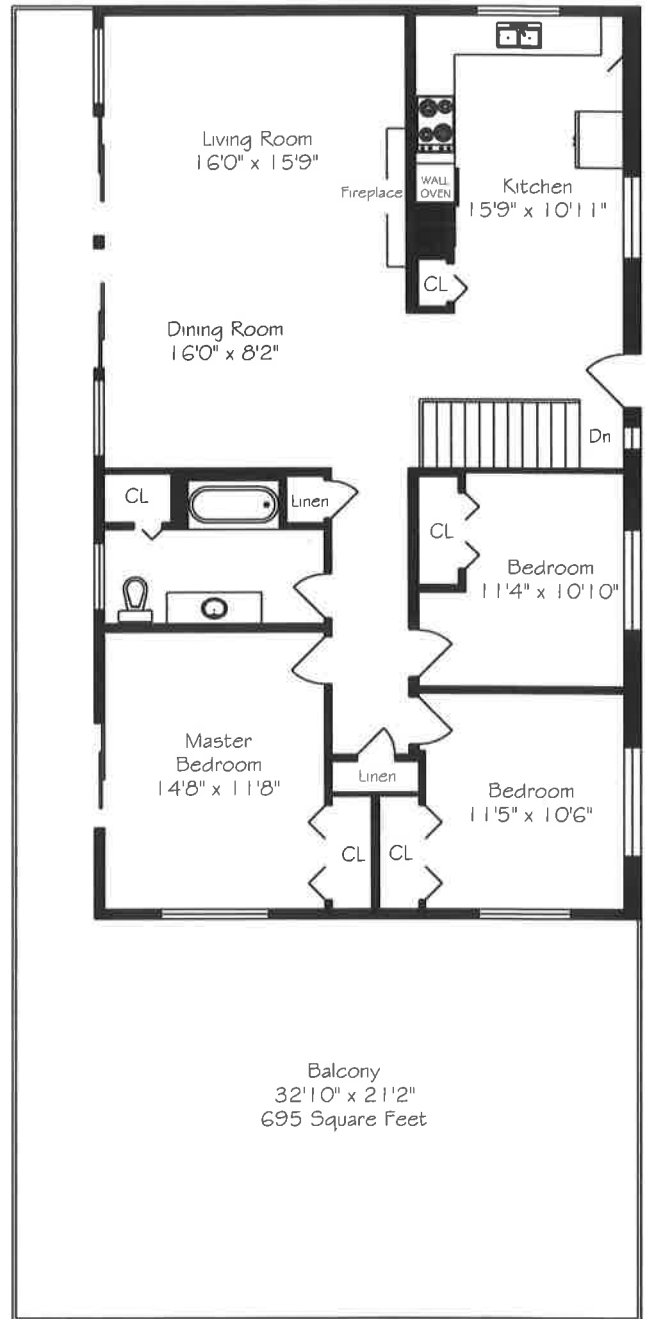

435 Mountsberg Road

Measurements and Calculations are approximate
To be used as guidelines only
www.measuredup.ca

Prepared for The Brazeau Team
ROYAL LePAGE Meadowtowne Realty

Lower Level
1398 Square Feet

Main Floor
1398 Square Feet