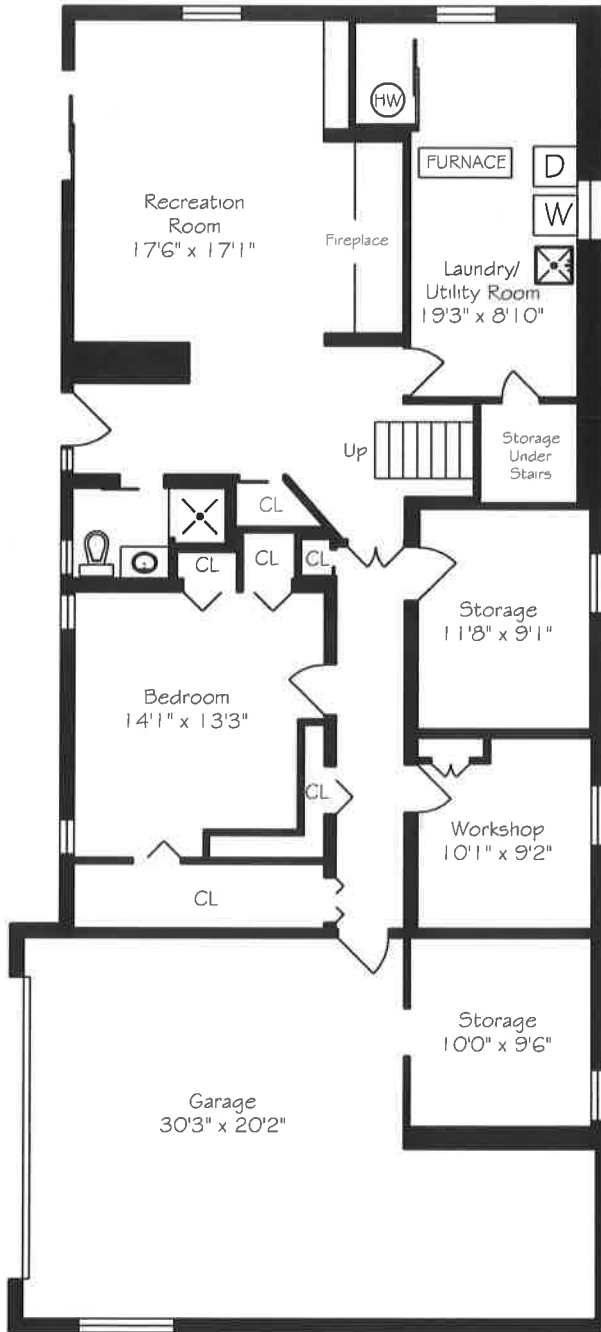

435 Mountsberg Road

Measurements and Calculations are approximate
To be used as guidelines only
www.measuredup.ca

Prepared for The Brazeau Team
ROYAL LePAGE Meadowtowne Realty

Lower Level
1398 Square Feet

Main Floor
1398 Square Feet