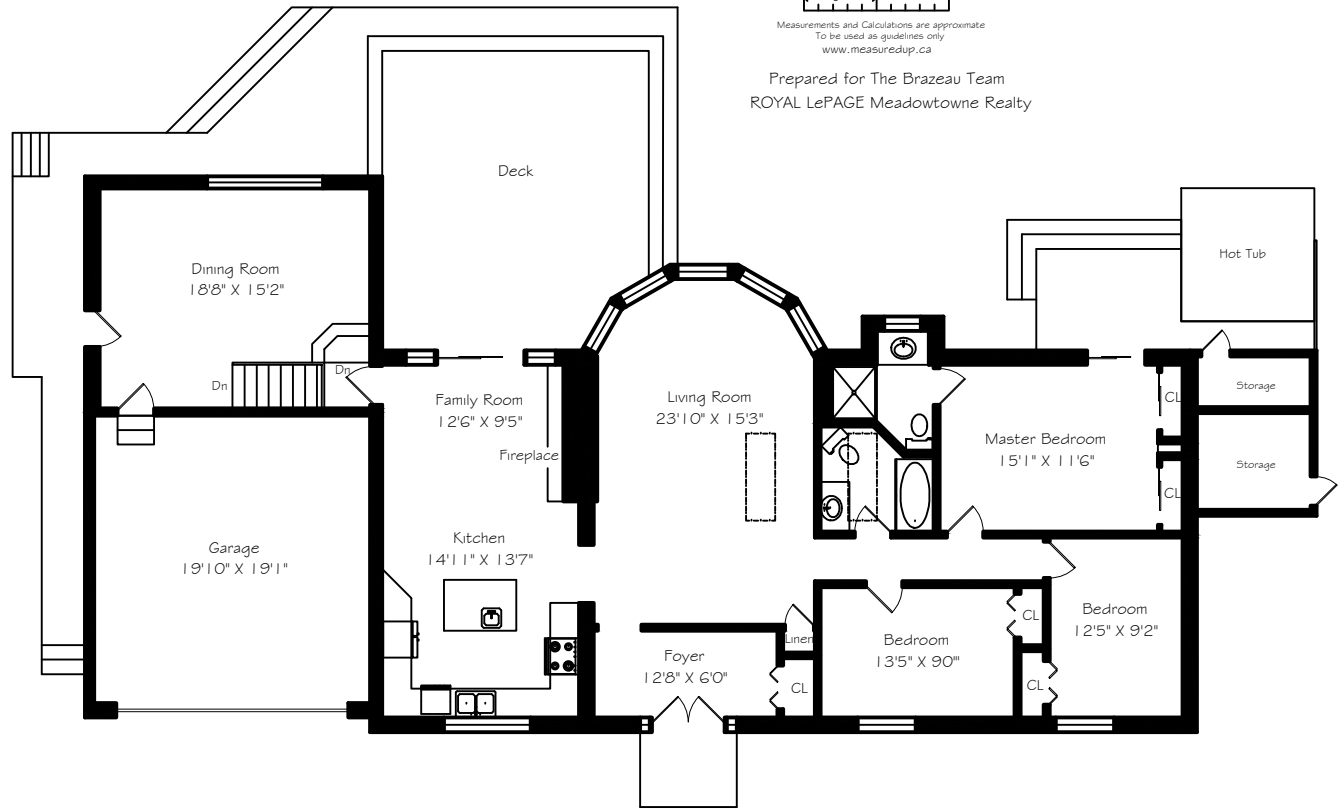

Main Floor
1923 Square Feet