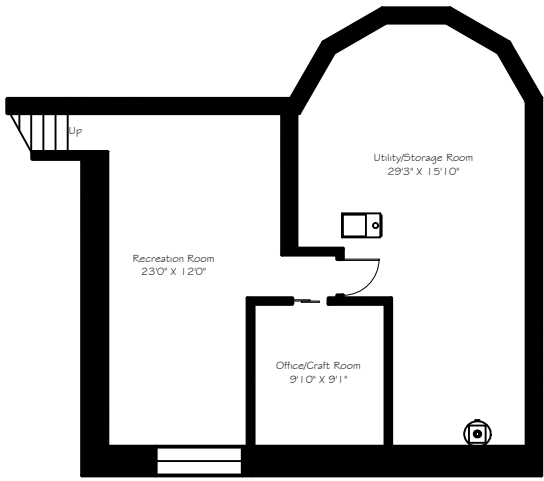

2170 Lower Base Line

Prepared for The Brazeau Team
ROYAL LePAGE Meadowtowne Realty

Lower Level
902 Square Feet