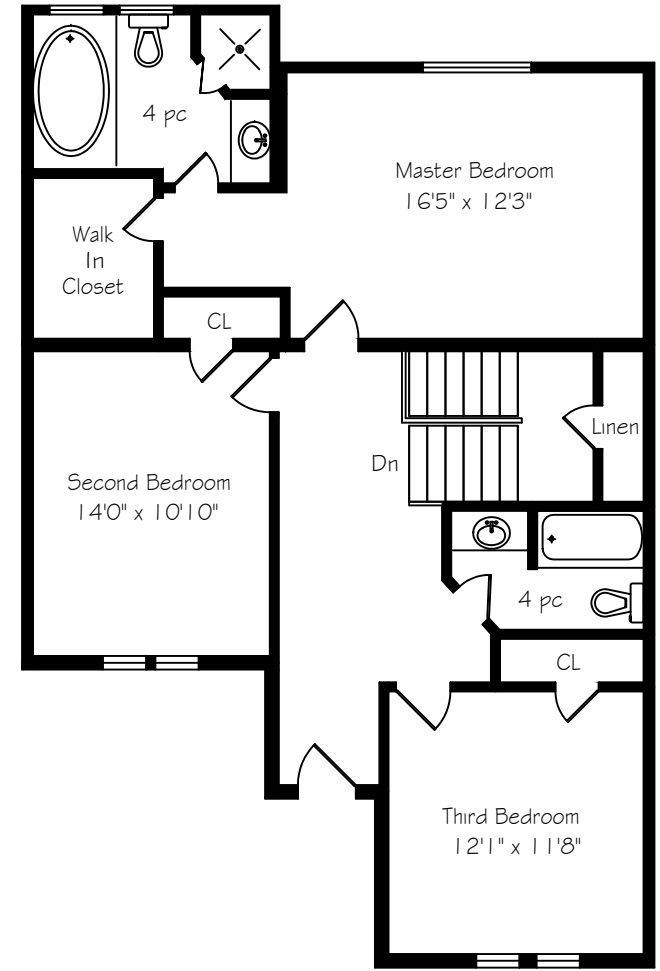

# 1231 Newell Street

Prepared for The Brazeau Team  
ROYAL LePAGE Meadowtowne Realty

Lower Level  
949 Square Feet

Main Floor  
949 Square Feet

Second Floor  
1050 Square Feet

Measurements and Calculations are approximate  
To be used as guidelines only  
[www.measuredup.ca](http://www.measuredup.ca)