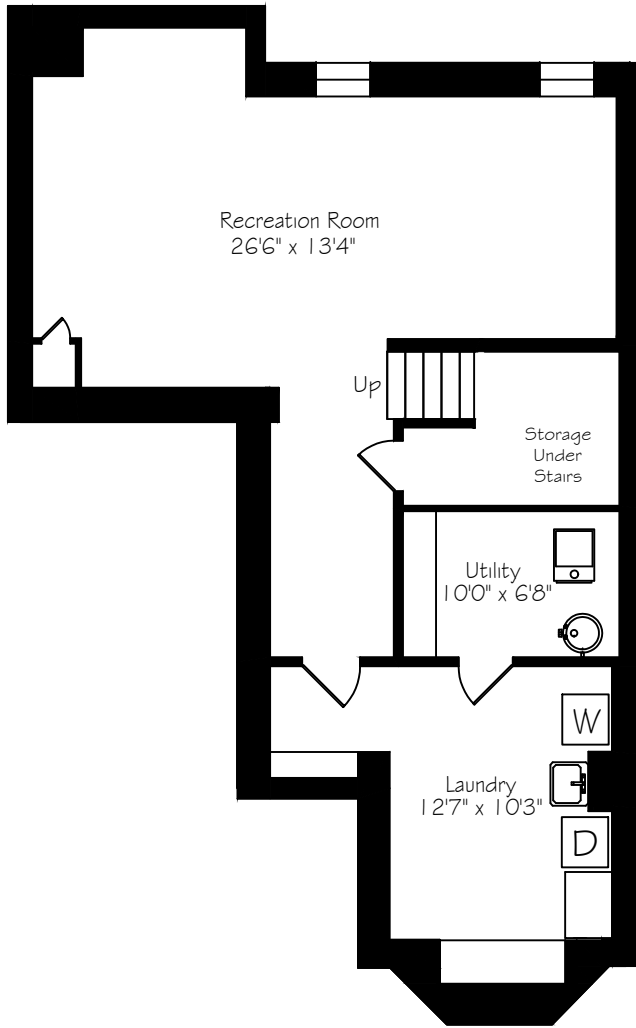

# 1231 Newell Street

Prepared for The Brazeau Team  
ROYAL LePAGE Meadowtowne Realty

Lower Level  
949 Square Feet

Main Floor  
949 Square Feet

Second Floor  
1050 Square Feet

Measurements and Calculations are approximate  
To be used as guidelines only  
[www.measuredup.ca](http://www.measuredup.ca)