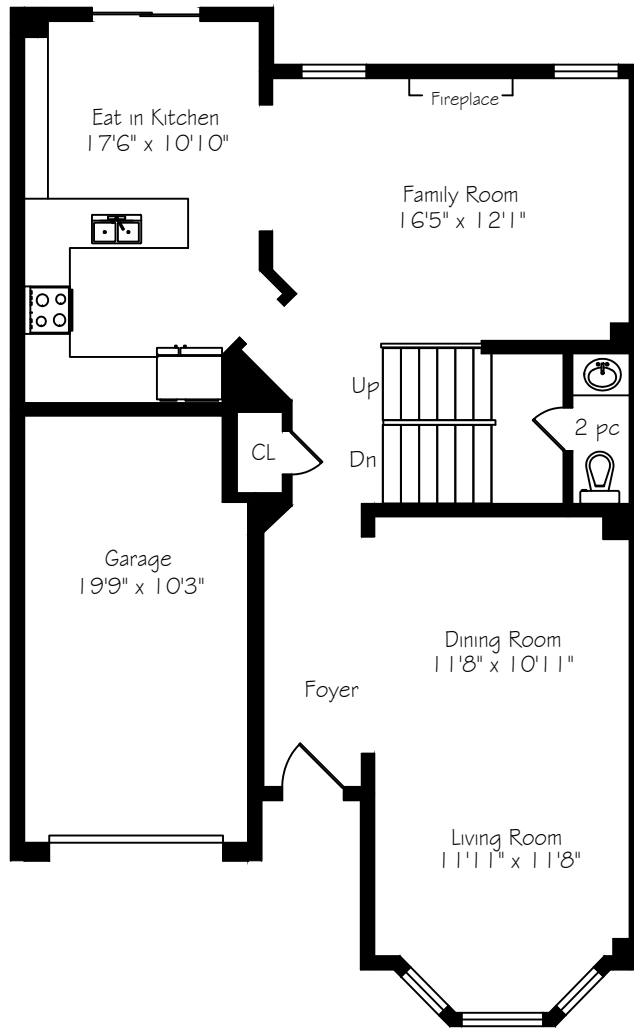

# 1231 Newell Street

Prepared for The Brazeau Team  
ROYAL LePAGE Meadowtowne Realty

Lower Level  
949 Square Feet

Main Floor  
949 Square Feet

Second Floor  
1050 Square Feet

Measurements and Calculations are approximate  
To be used as guidelines only  
[www.measuredup.ca](http://www.measuredup.ca)