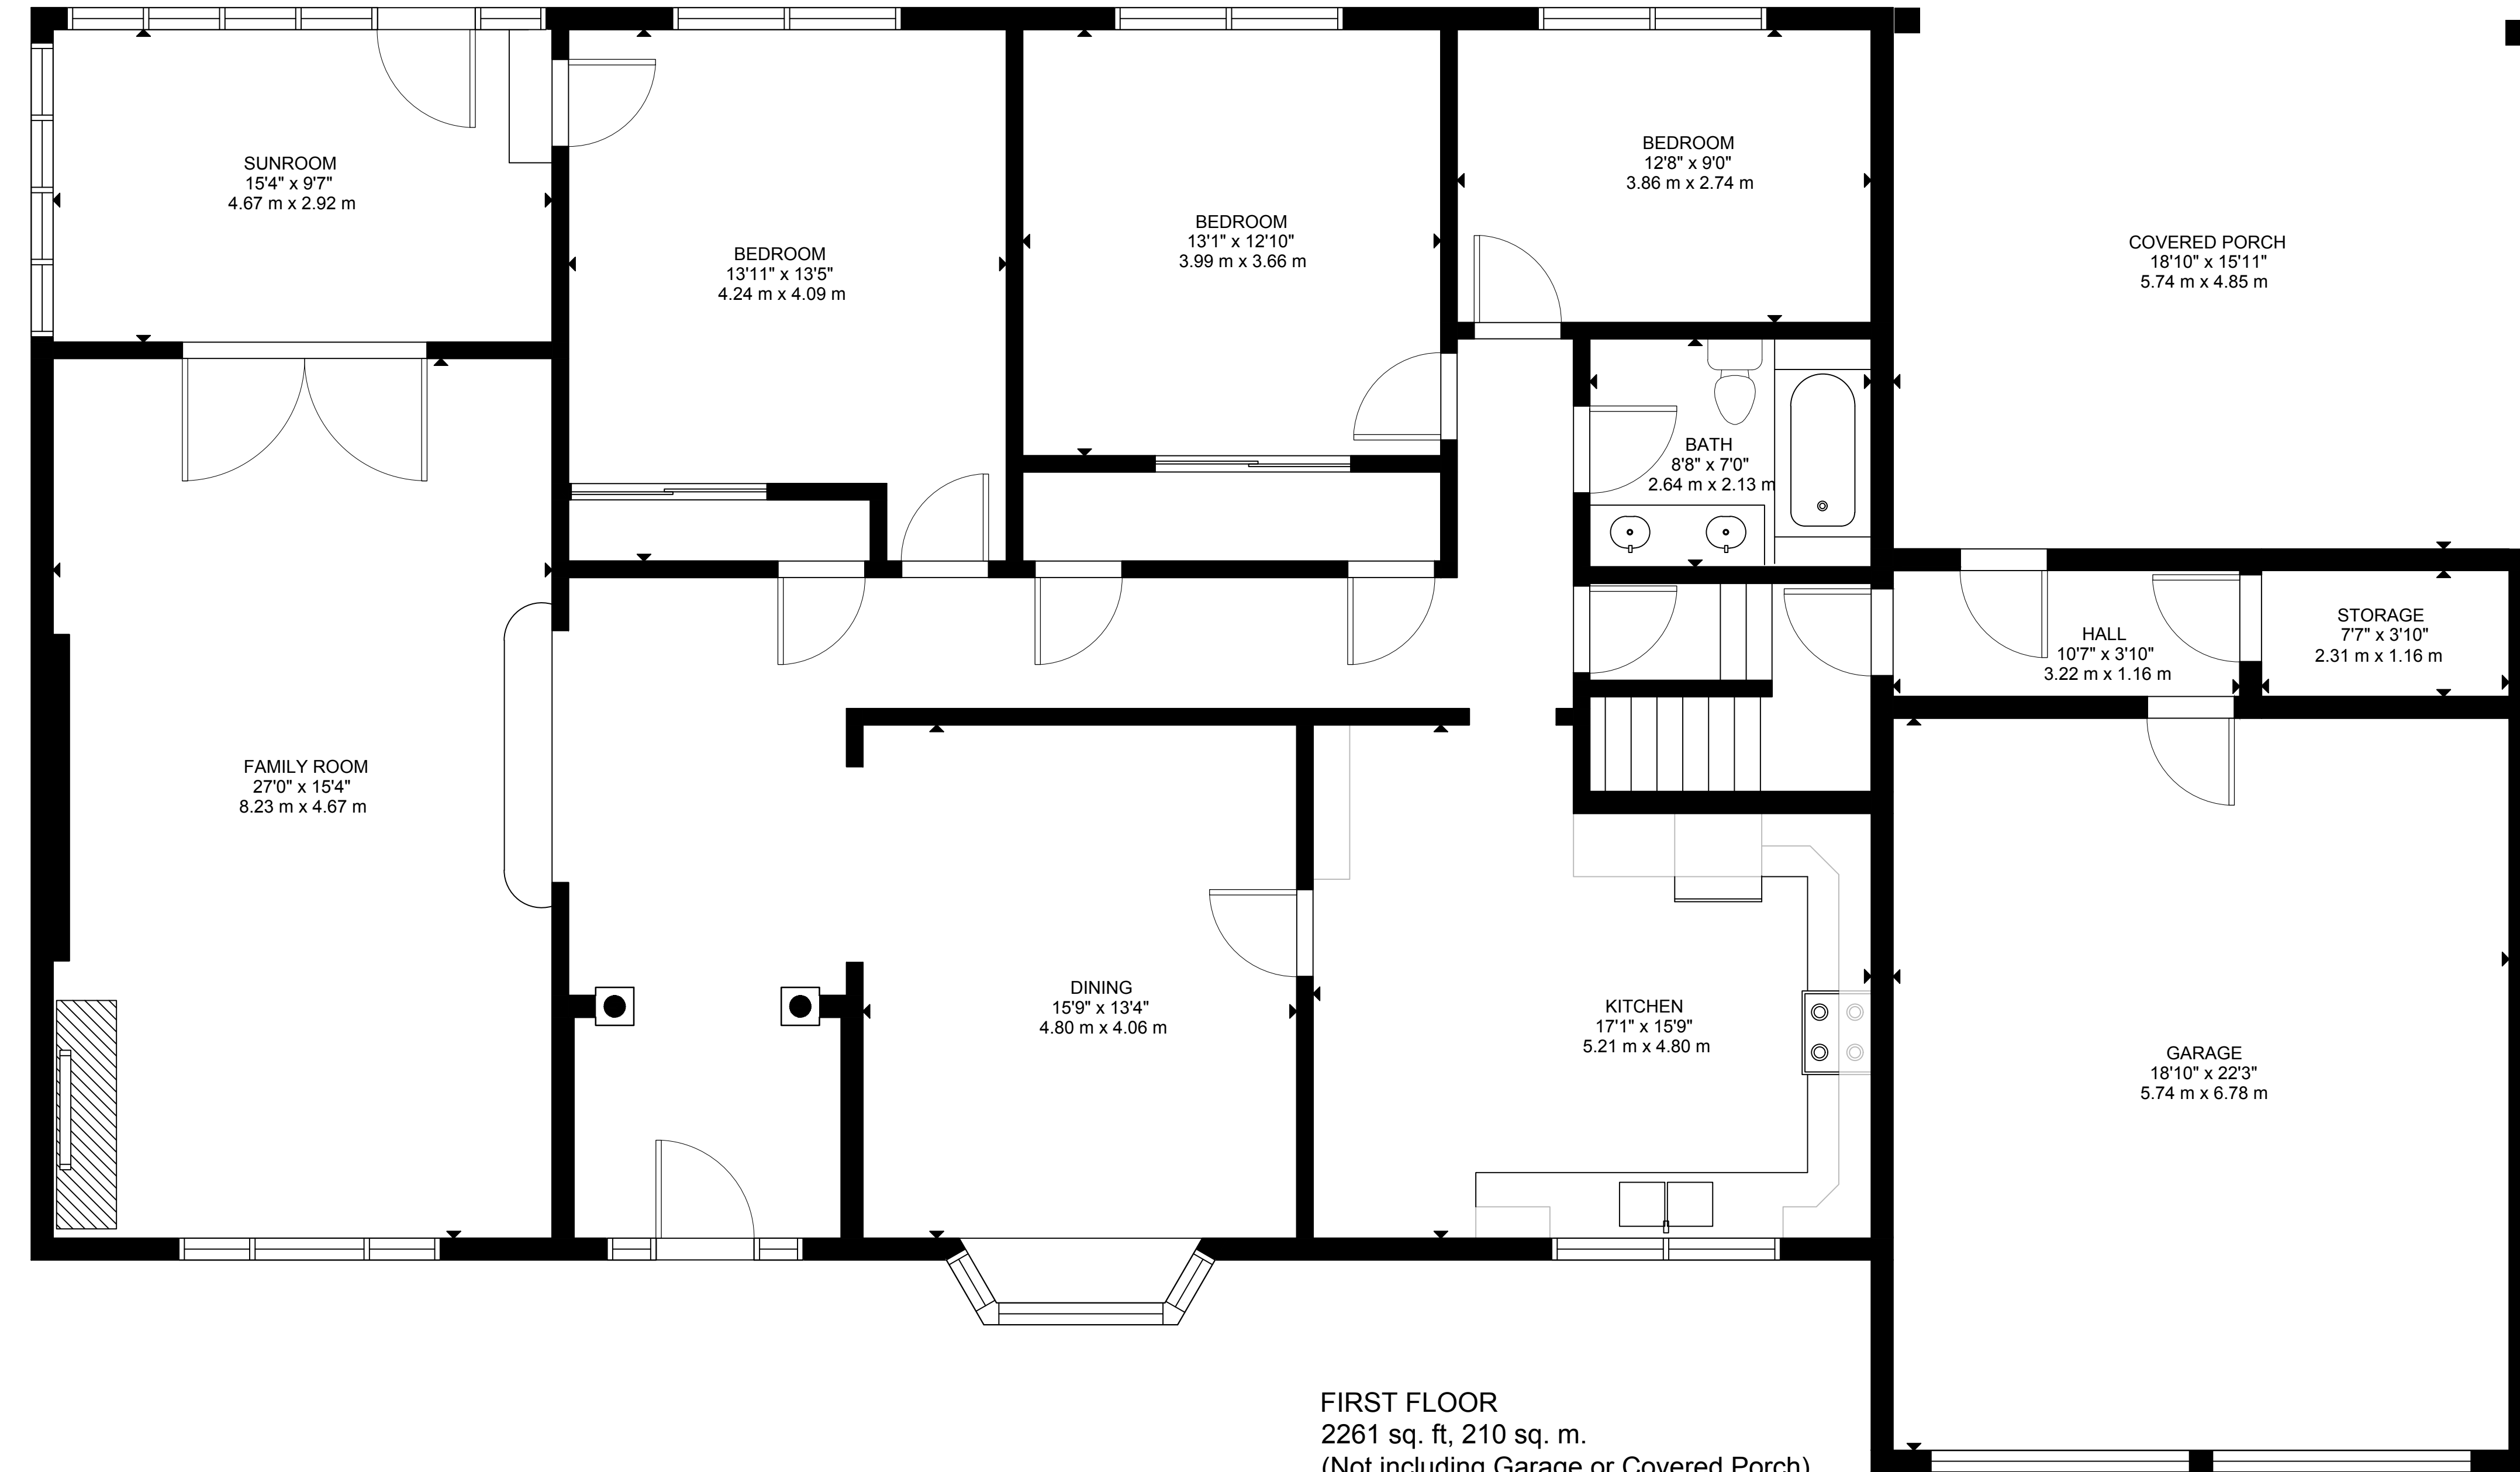

425 Old Brock Rd., Greenville
 Total Approx. 4456 sq ft, 414 sq m.

BASEMENT
 1530 sq ft, 142 sq m.

FIRST FLOOR
 2261 sq. ft, 210 sq. m.
 (Not including Garage or Covered Porch)

Note: Drawings, measurements and square footage are approximate and may not be 100% accurate. Floor Plans are provided for convenience and used as a guideline only. | www.soldrightaway.com