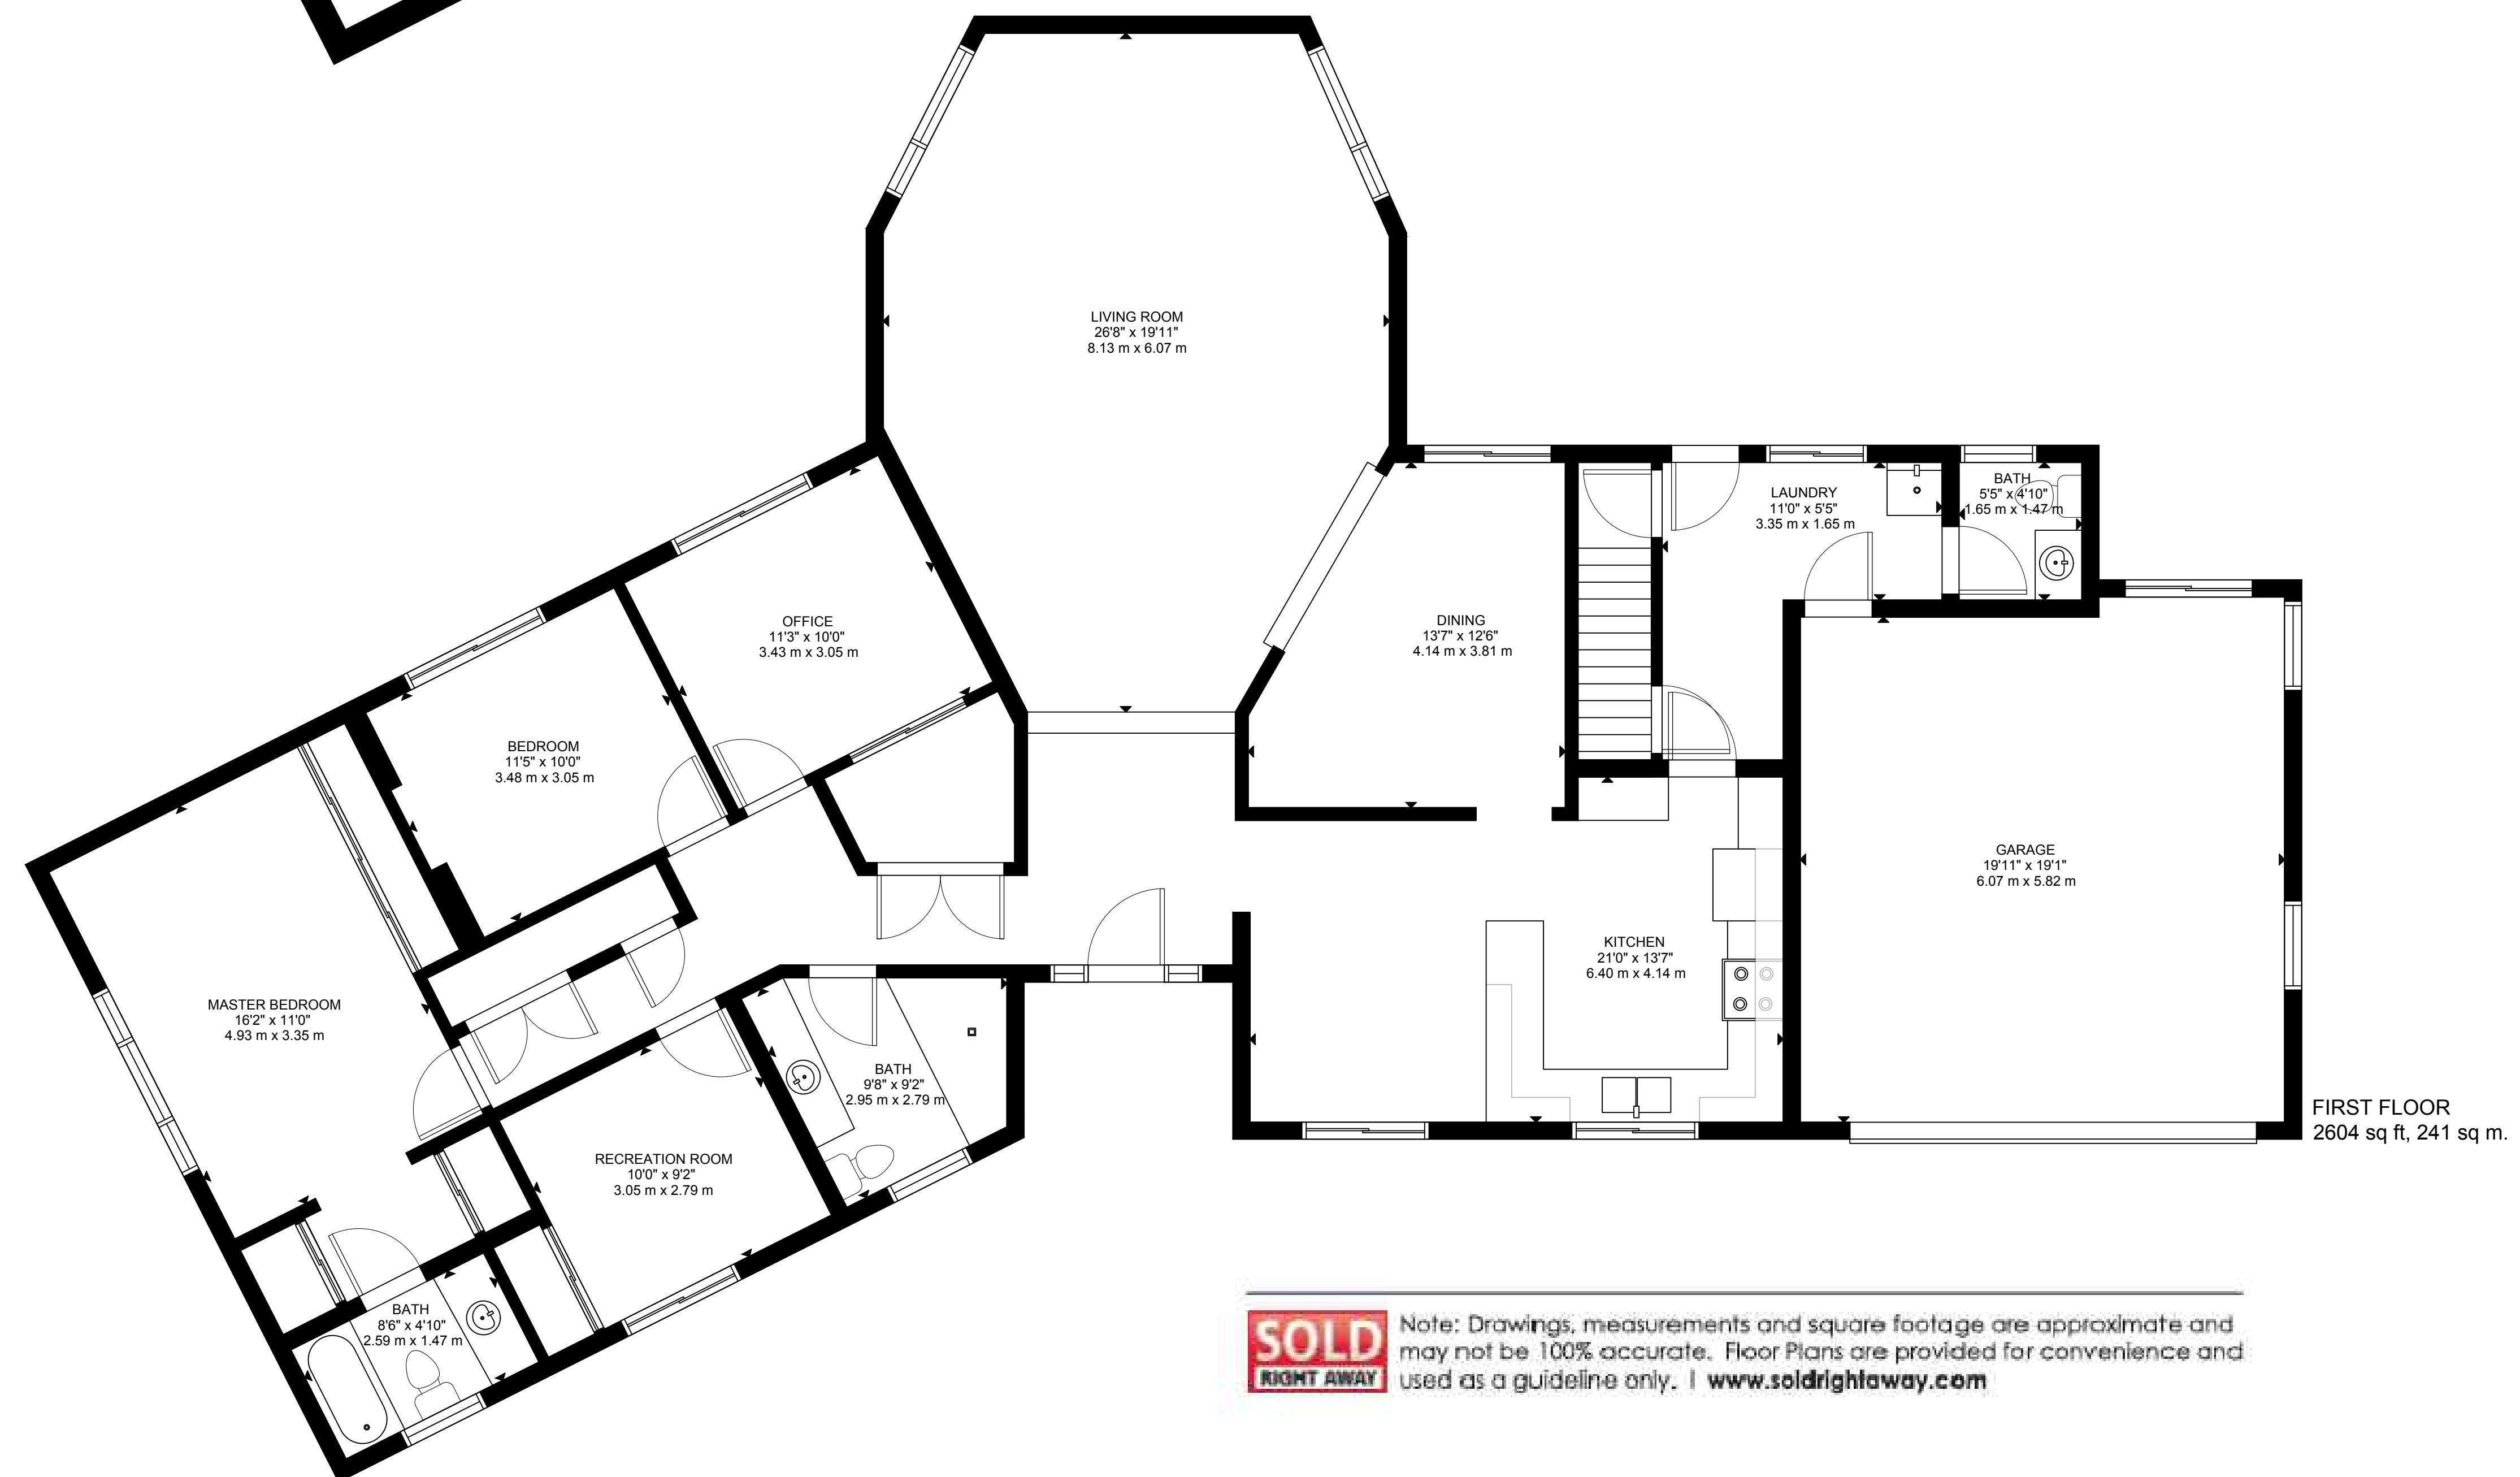

5327 Fourth Line
Total Approx. 4772 sq ft, 443 sq m.

SOLD Note: Drawings, measurements and square footage are approximate and may not be 100% accurate. Floor Plans are provided for convenience and used as a guideline only. | www.soldrightaway.com