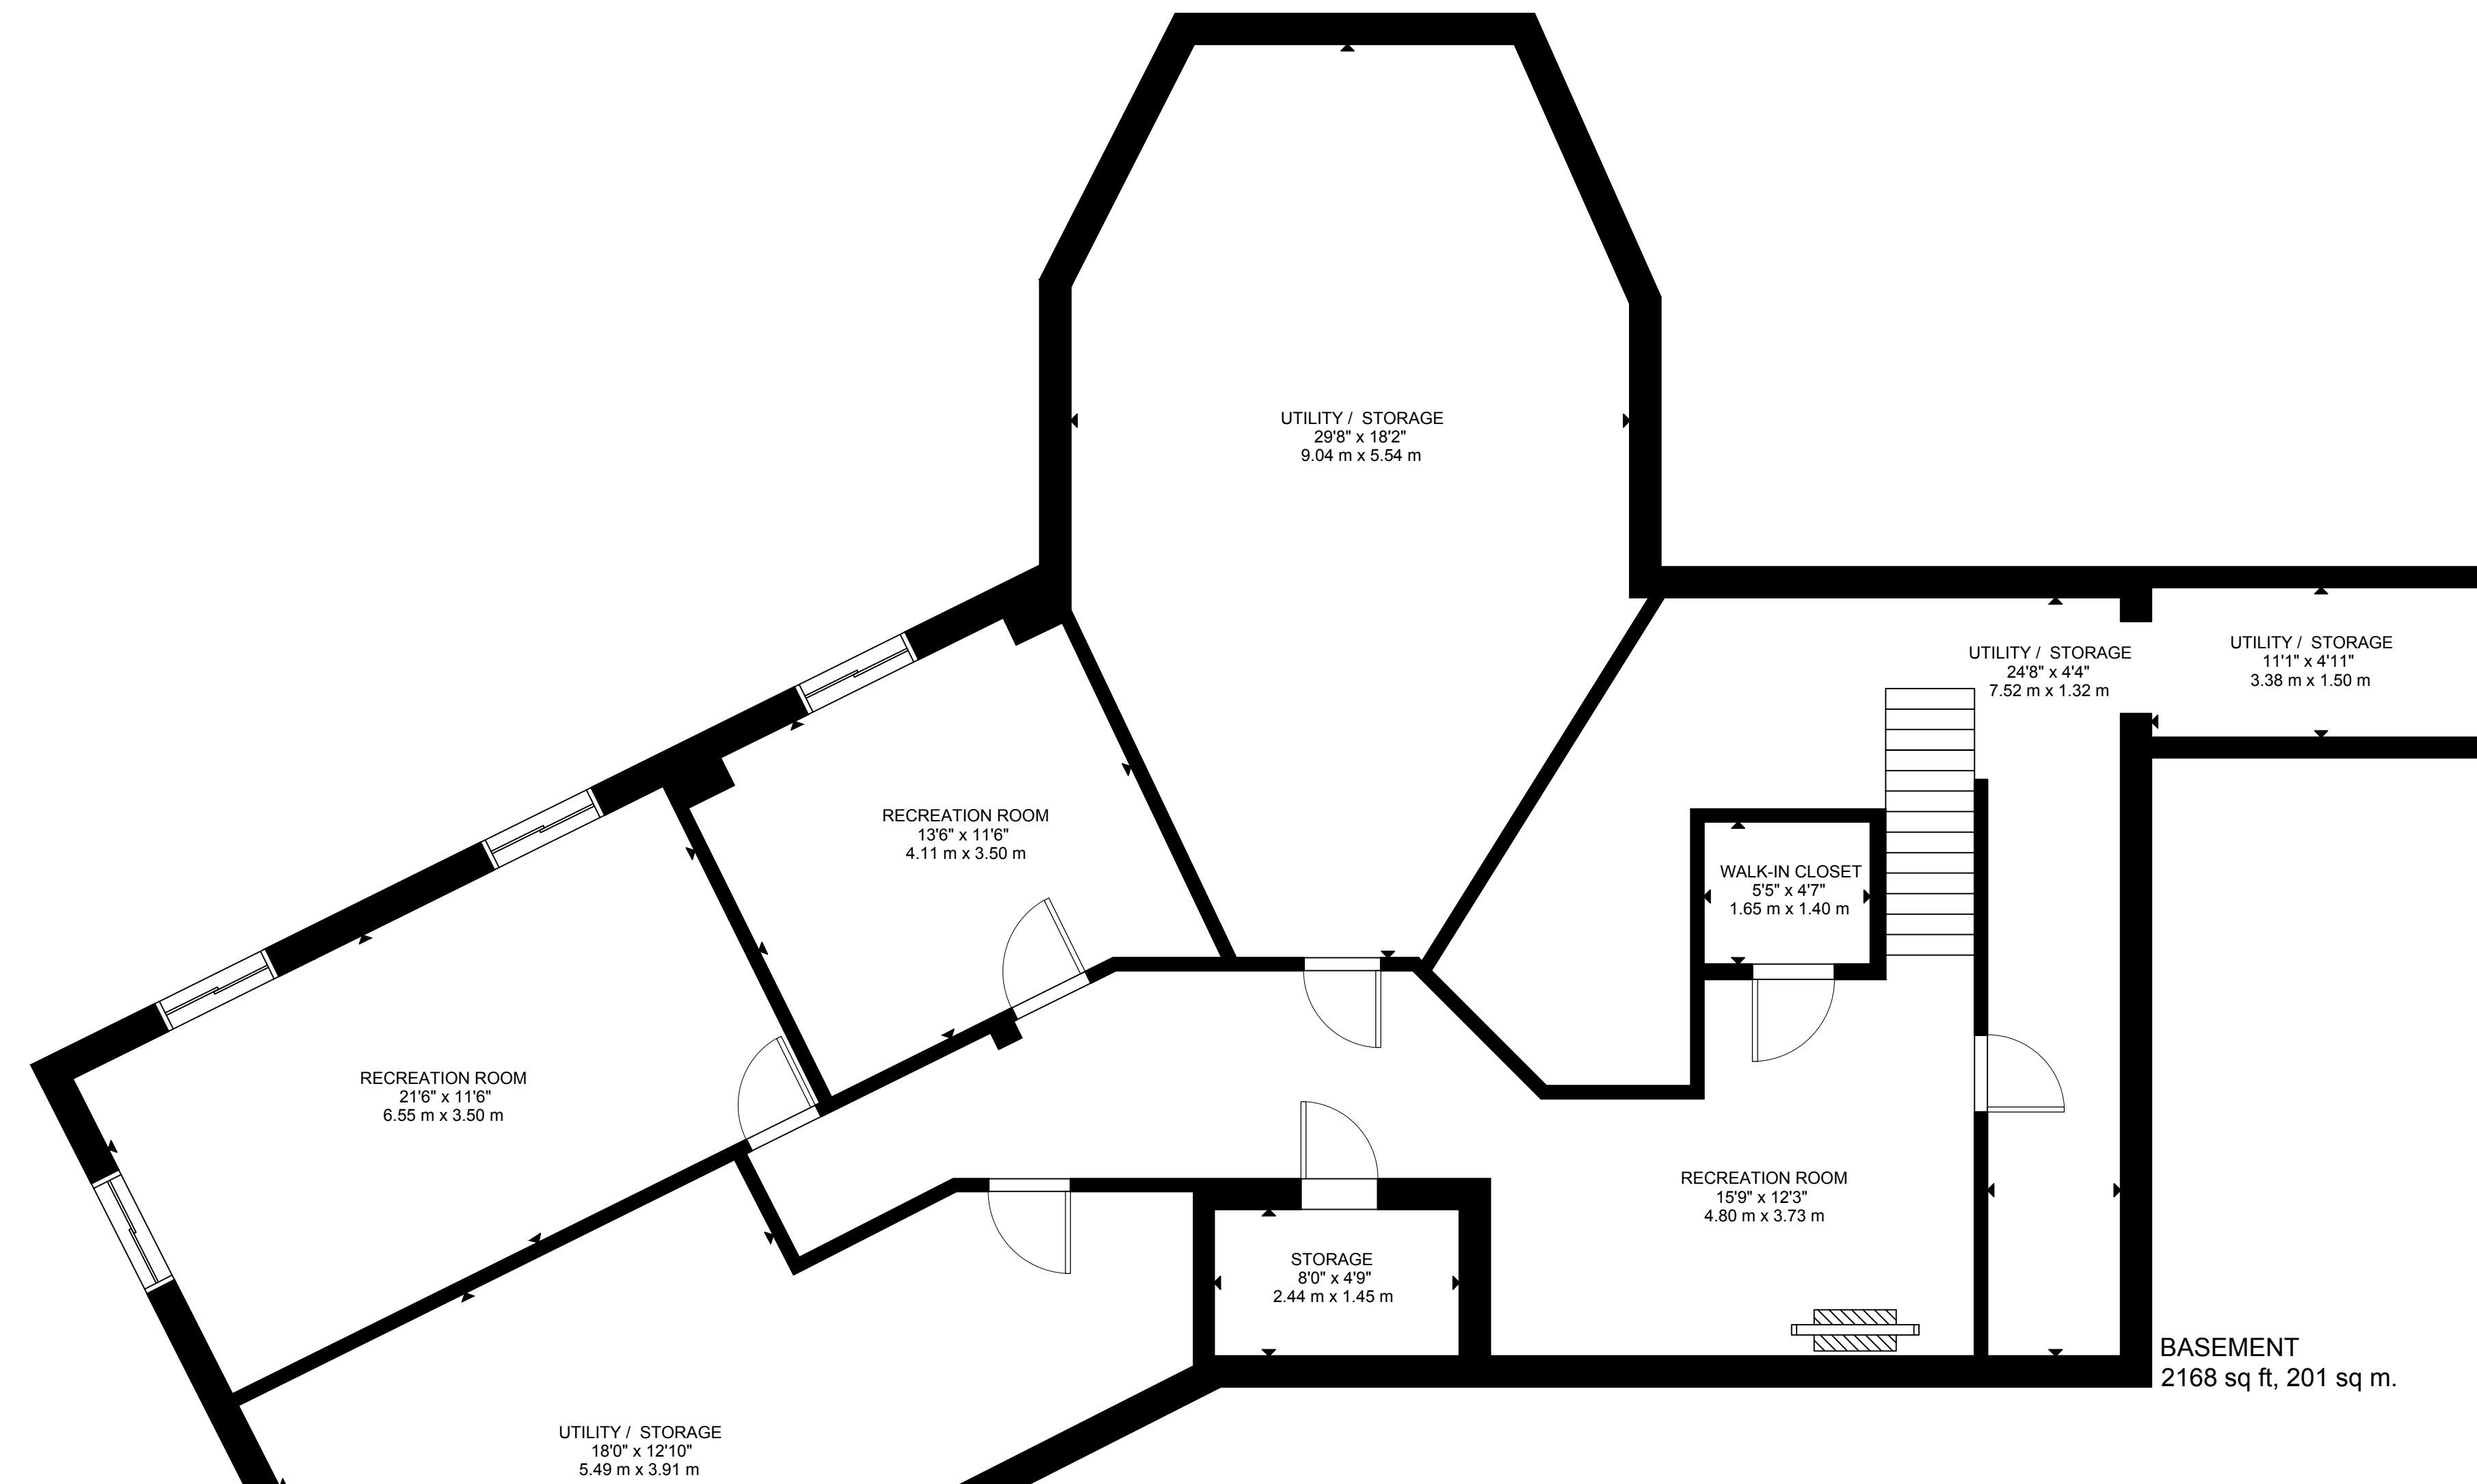

5327 Fourth Line
Total Approx. 4772 sq ft, 443 sq m.

SOLD Note: Drawings, measurements and square footage are approximate and may not be 100% accurate. Floor Plans are provided for convenience and used as a guideline only. | www.soldrightaway.com