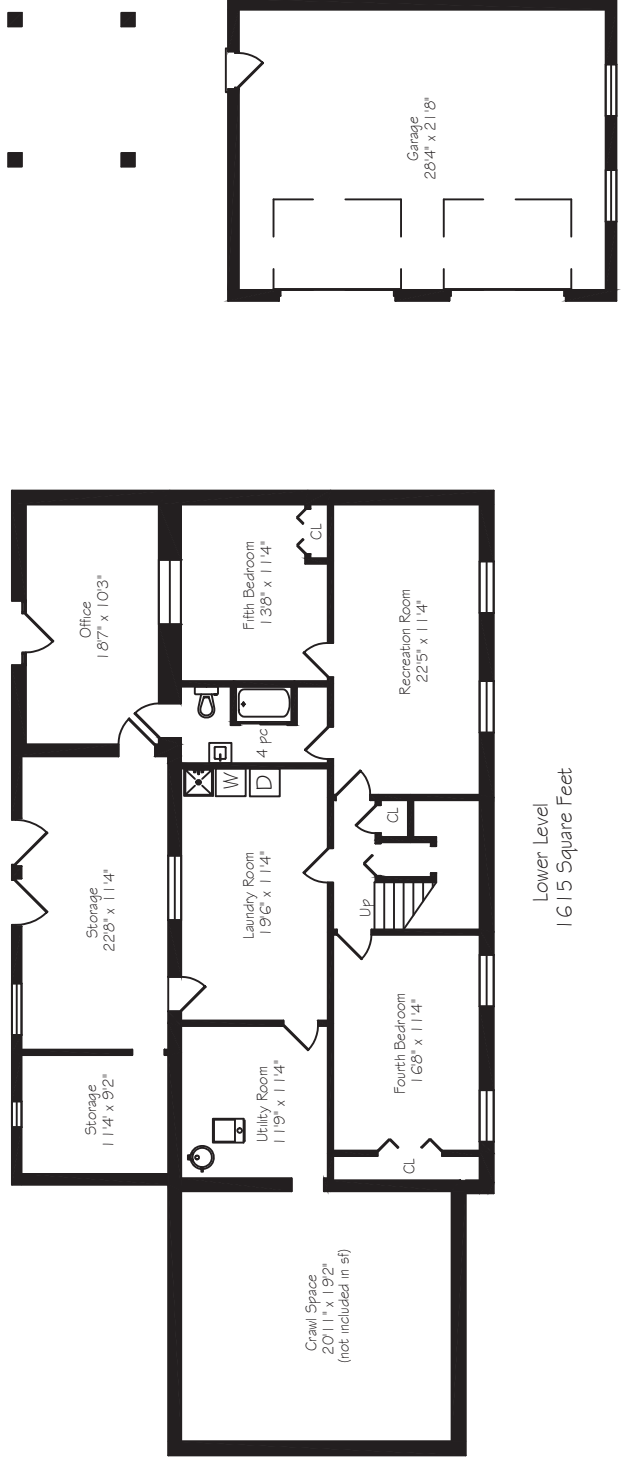

Lower Level
1615 Square Feet