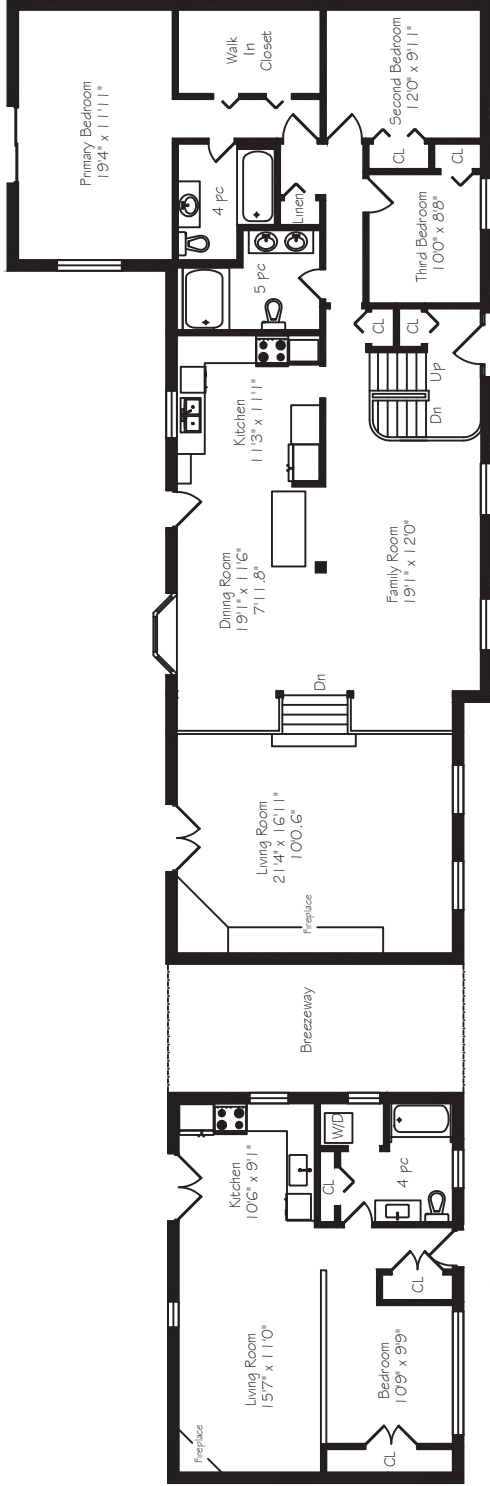

400 Ontario Street S

Prepared for The Brazeau Team
ROYAL LePAGE Meadowtowne Realty

Guest House
683 Square Feet

Main Floor
2094 Square Feet