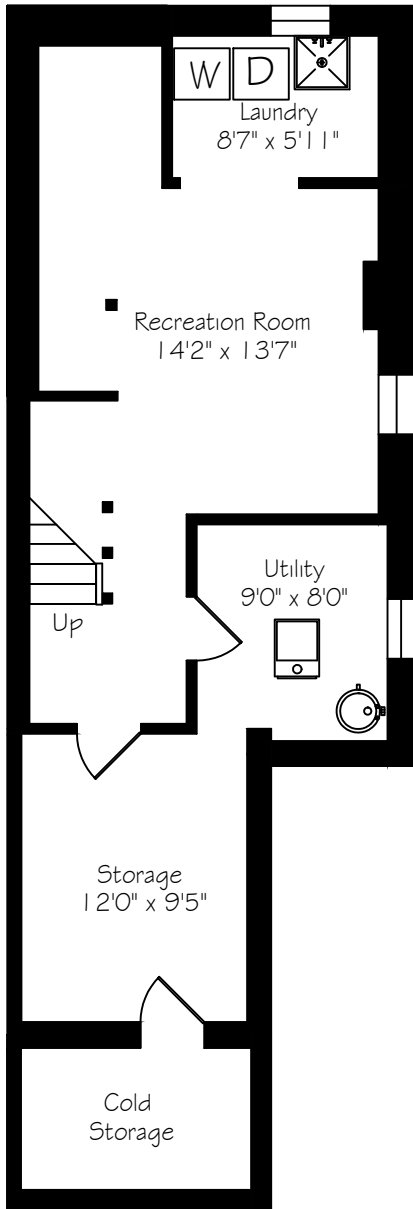

# 221 Sherwood Road

Measurements and Calculations are approximate  
To be used as guidelines only  
www.measuredup.ca

Prepared for The Brazeau Team  
ROYAL LePAGE Meadowtowne Realty

Lower Level  
653 Square Feet

Main Floor  
653 Square Feet

Second Floor  
722 Square Feet