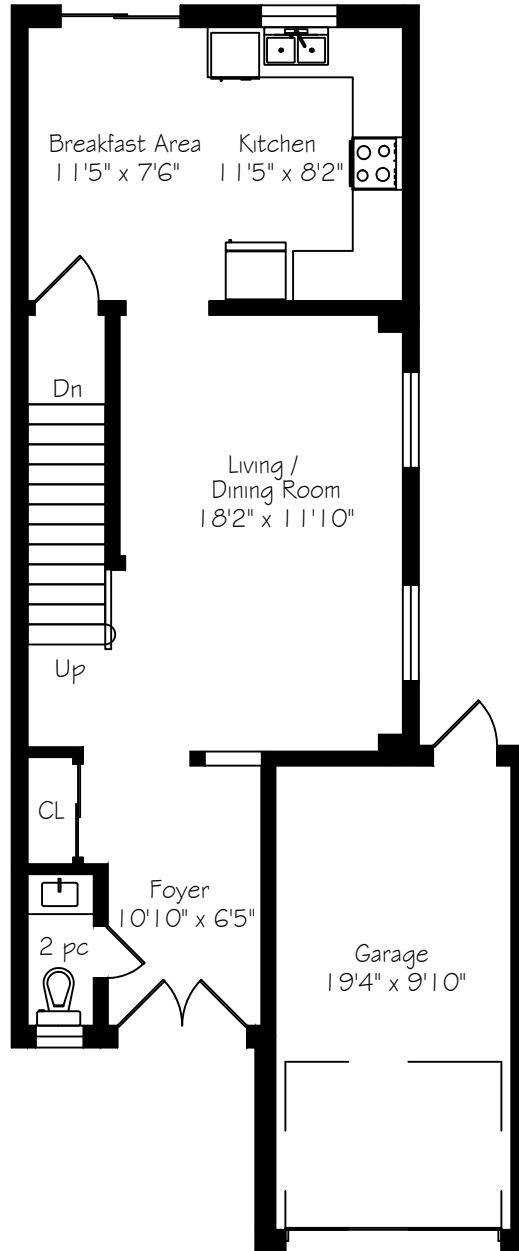

# 221 Sherwood Road

Measurements and Calculations are approximate  
To be used as guidelines only  
www.measuredup.ca

Prepared for The Brazeau Team  
ROYAL LePAGE Meadowtowne Realty

Lower Level  
653 Square Feet

Main Floor  
653 Square Feet

Second Floor  
722 Square Feet