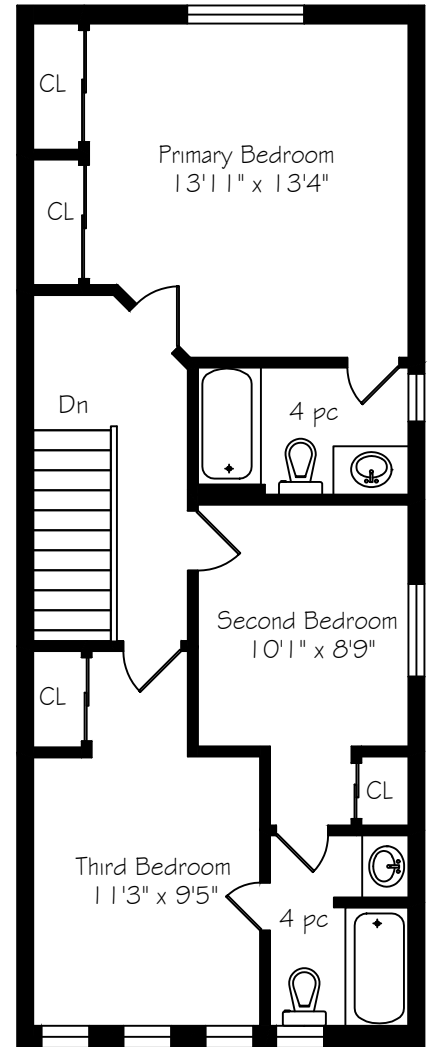

# 221 Sherwood Road

Measurements and Calculations are approximate  
To be used as guidelines only  
www.measuredup.ca

Prepared for The Brazeau Team  
ROYAL LePAGE Meadowtowne Realty

Lower Level  
653 Square Feet

Main Floor  
653 Square Feet

Second Floor  
722 Square Feet