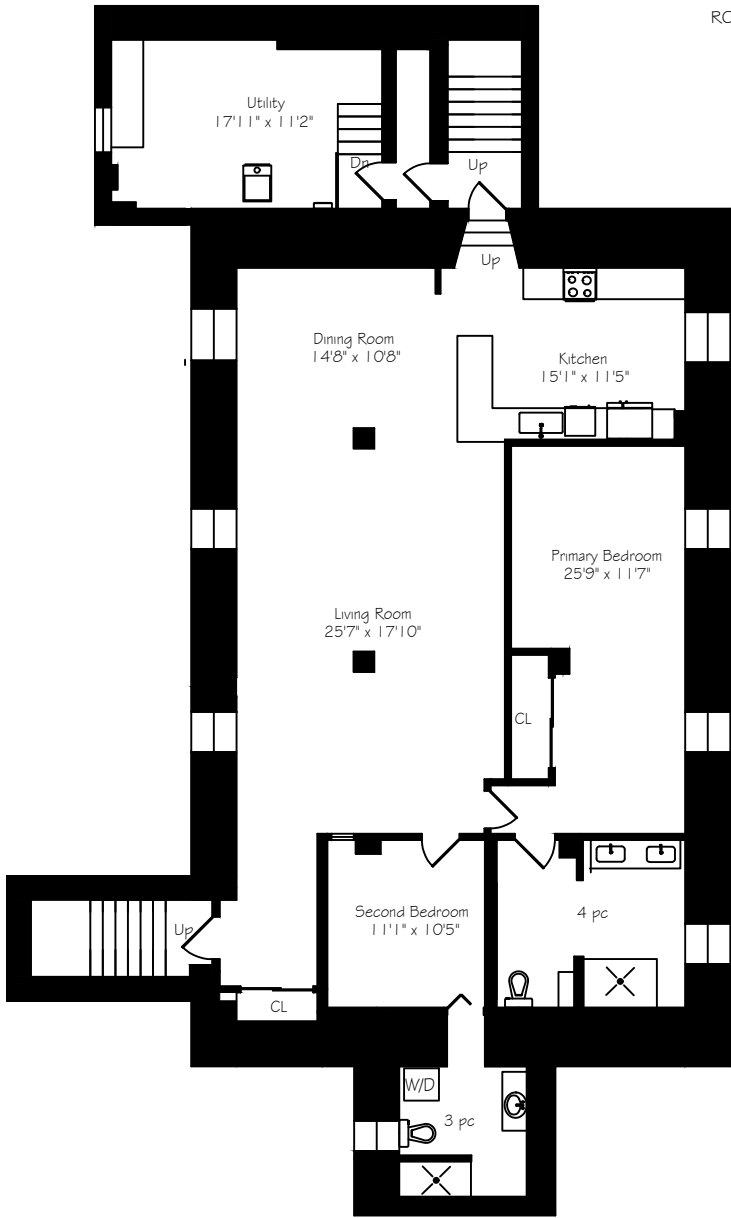

14 Main Street S

Prepared for The Brazeau Team
ROYAL LePAGE Meadowtowne Realty

Lower Level
2602 Square Feet