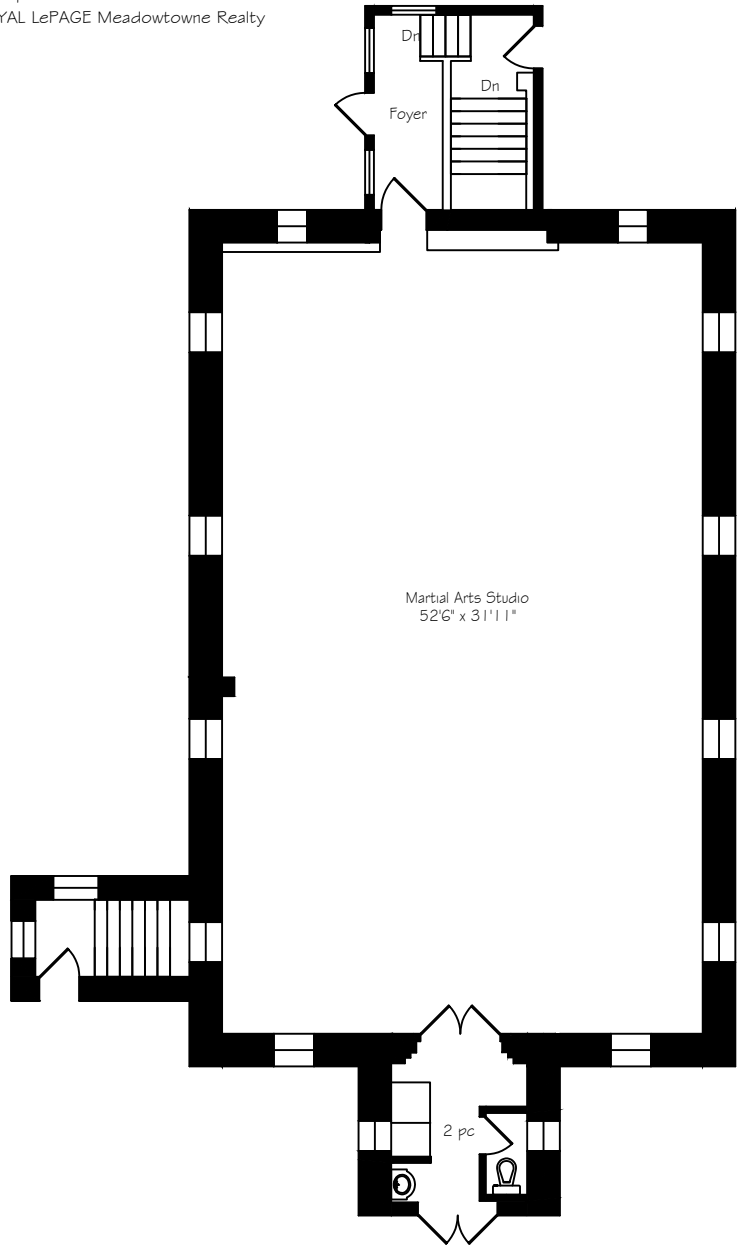

Main Floor
2457 Square Feet