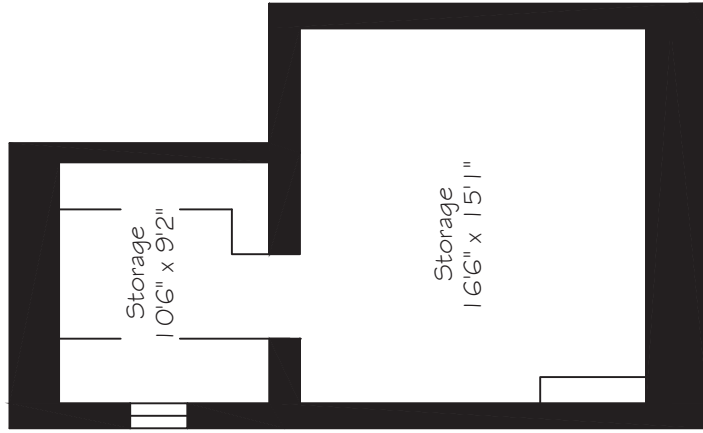

39 Park Street East

Measurements and Calculations are approximate
To be used as guidelines only
www.measuredup.ca

Prepared for The Brazeau Team
ROYAL LePAGE Meadowtowne Realty

Third Floor
278 Square Feet

Lower Level
493 Square Feet

Main Floor
787 Square Feet

Second Floor
783 Square Feet