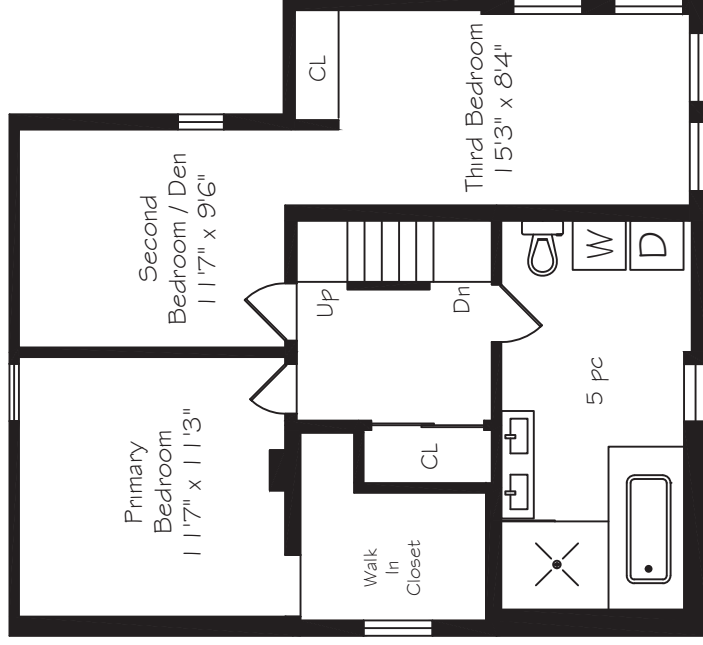

39 Park Street East

Measurements and Calculations are approximate
To be used as guidelines only
www.measuredup.ca

Prepared for The Brazeau Team
ROYAL LePAGE Meadowtowne Realty

Third Floor
278 Square Feet

Lower Level
493 Square Feet

Main Floor
787 Square Feet

Second Floor
783 Square Feet