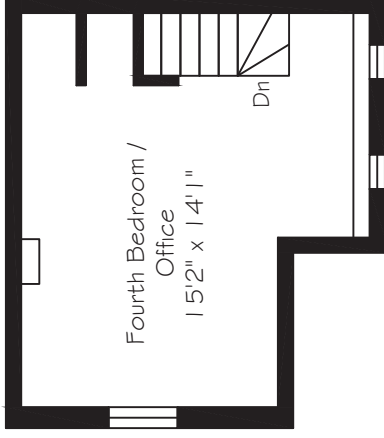

39 Park Street East

Measurements and Calculations are approximate
To be used as guidelines only
www.measuredup.ca

Prepared for The Brazeau Team
ROYAL LePAGE Meadowtowne Realty

Third Floor
278 Square Feet

Lower Level
493 Square Feet

Main Floor
787 Square Feet

Second Floor
783 Square Feet