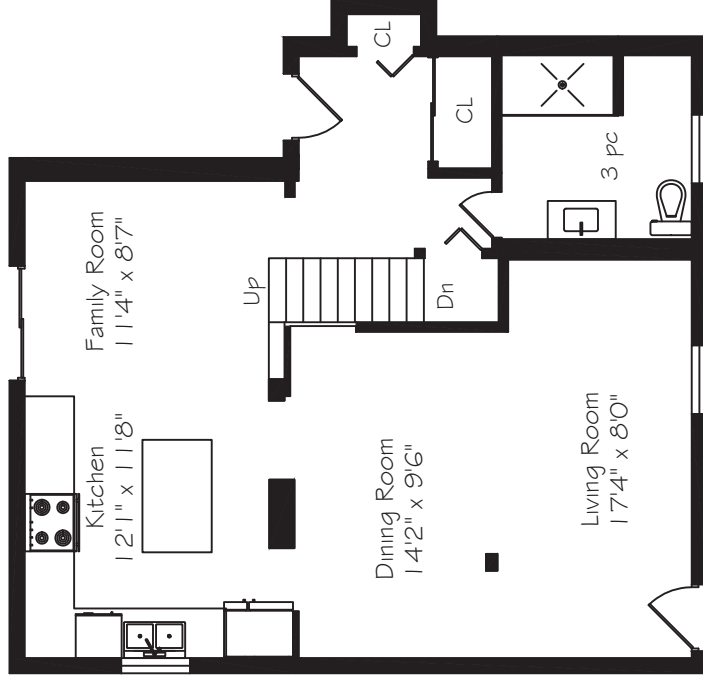

39 Park Street East

Measurements and Calculations are approximate
To be used as guidelines only
www.measuredup.ca

Prepared for The Brazeau Team
ROYAL LePAGE Meadowtowne Realty

Third Floor
278 Square Feet

Lower Level
493 Square Feet

Main Floor
787 Square Feet

Second Floor
783 Square Feet