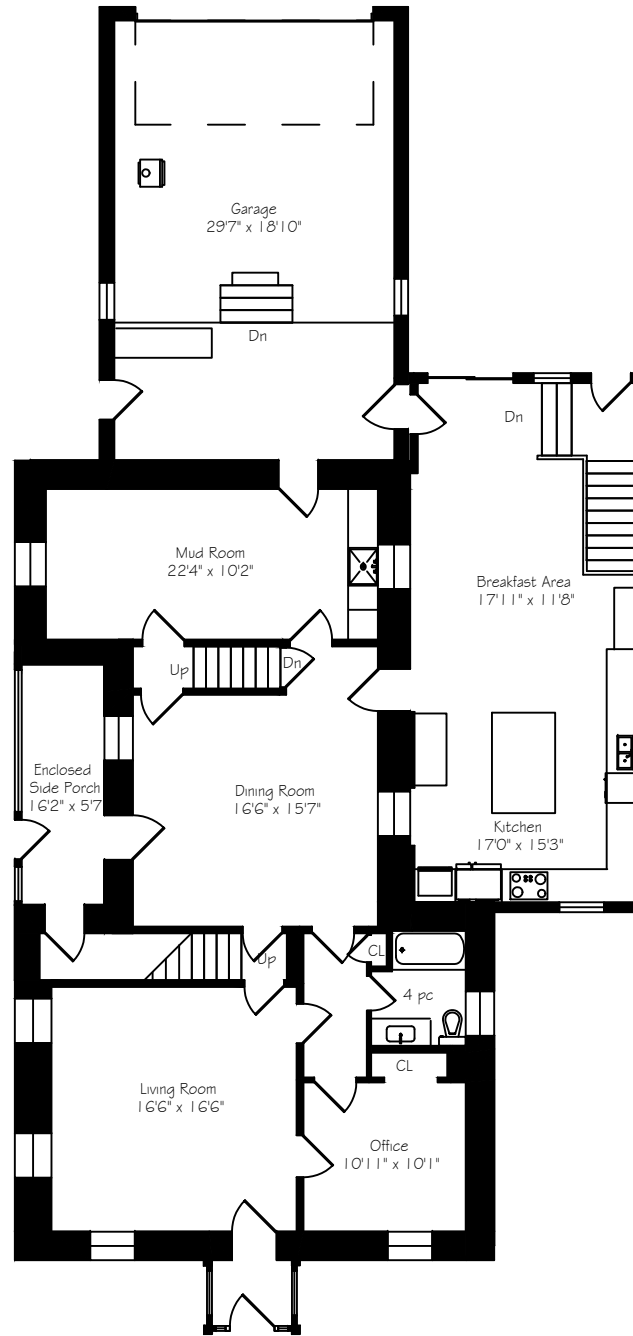

Main Floor
2045 Square Feet