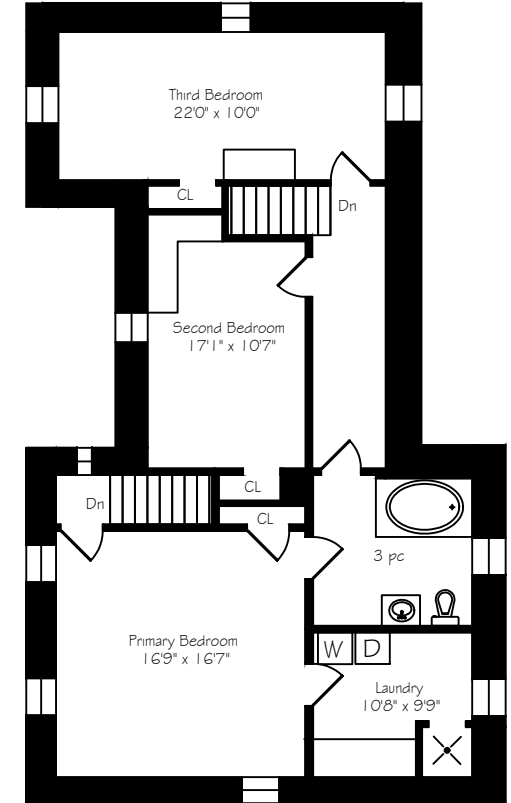

Second Floor
1467 Square Feet