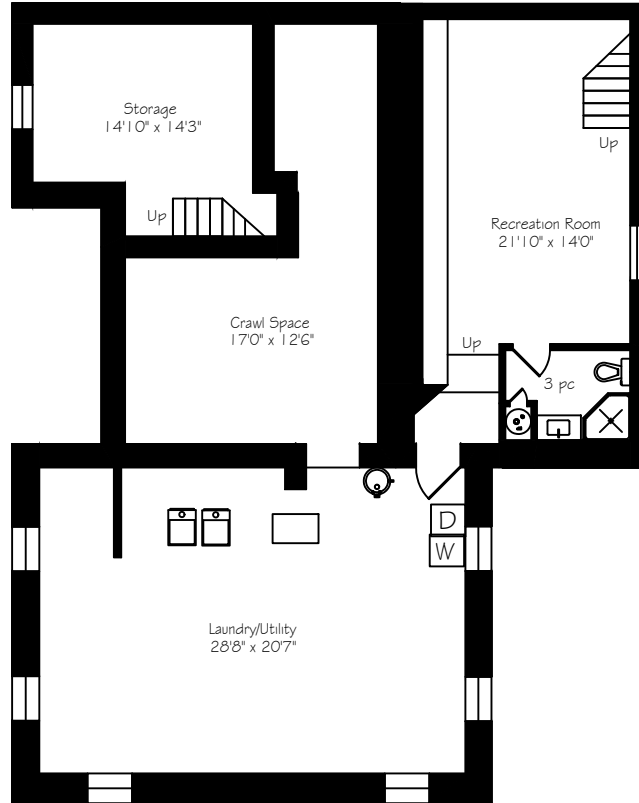

5284 Campbellville Road

Lower Level
1956 Square Feet