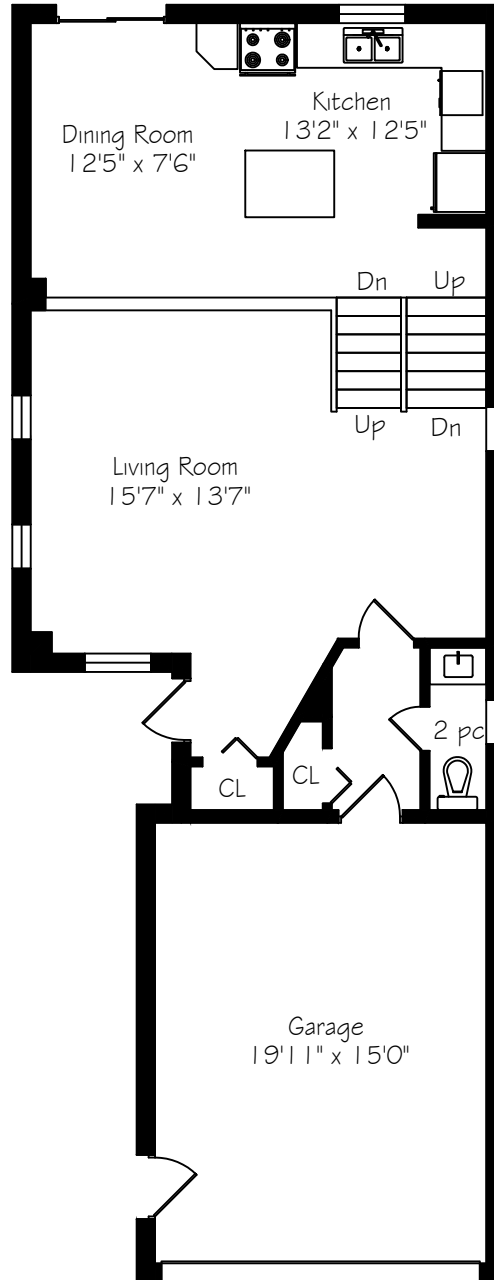

# 93 Teal Drive

Measurements and Calculations are approximate  
To be used as guidelines only  
www.measuredup.ca

Prepared for The Brazeau Team  
ROYAL LePAGE Meadowtowne Realty

Lower Level  
776 Square Feet

Main Floor  
776 Square Feet

Second Floor  
860 Square Feet