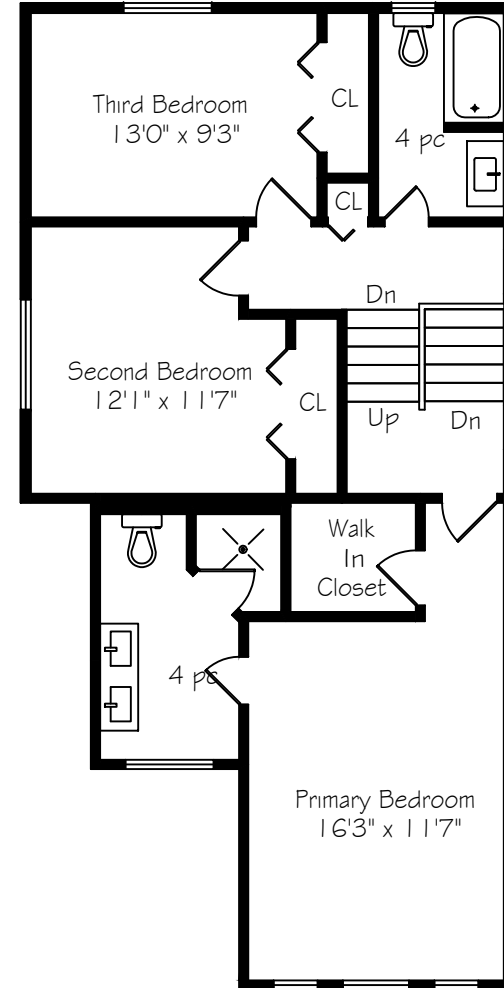

# 93 Teal Drive

Measurements and Calculations are approximate  
To be used as guidelines only  
www.measuredup.ca

Prepared for The Brazeau Team  
ROYAL LePAGE Meadowtowne Realty

Lower Level  
776 Square Feet

Main Floor  
776 Square Feet

Second Floor  
860 Square Feet