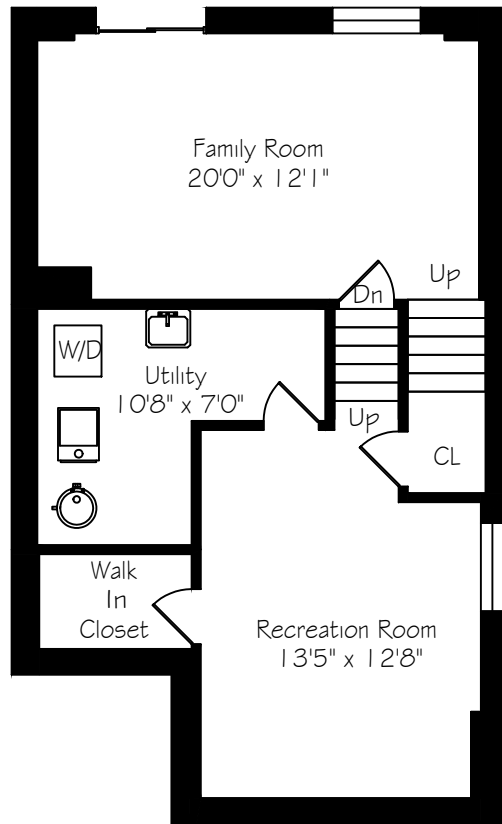

# 93 Teal Drive

Measurements and Calculations are approximate  
To be used as guidelines only  
www.measuredup.ca

Prepared for The Brazeau Team  
ROYAL LePAGE Meadowtowne Realty

Lower Level  
776 Square Feet

Main Floor  
776 Square Feet

Second Floor  
860 Square Feet