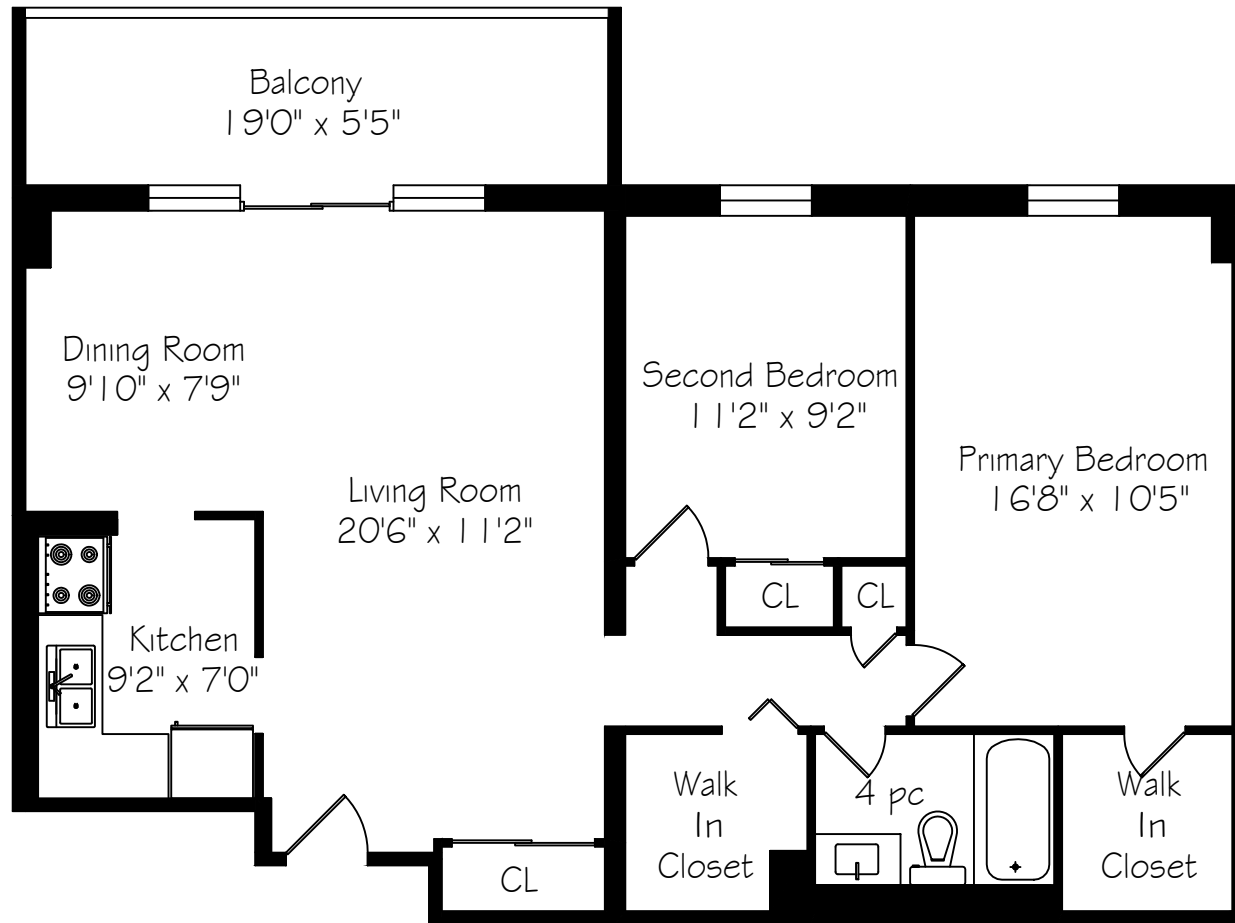

# 1964 Main Street W

Suite 1105  
915 Square Feet

Measurements and Calculations are approximate  
To be used as guidelines only

Prepared for The Brazeau Team  
ROYAL LePAGE Meadowtowne Realty