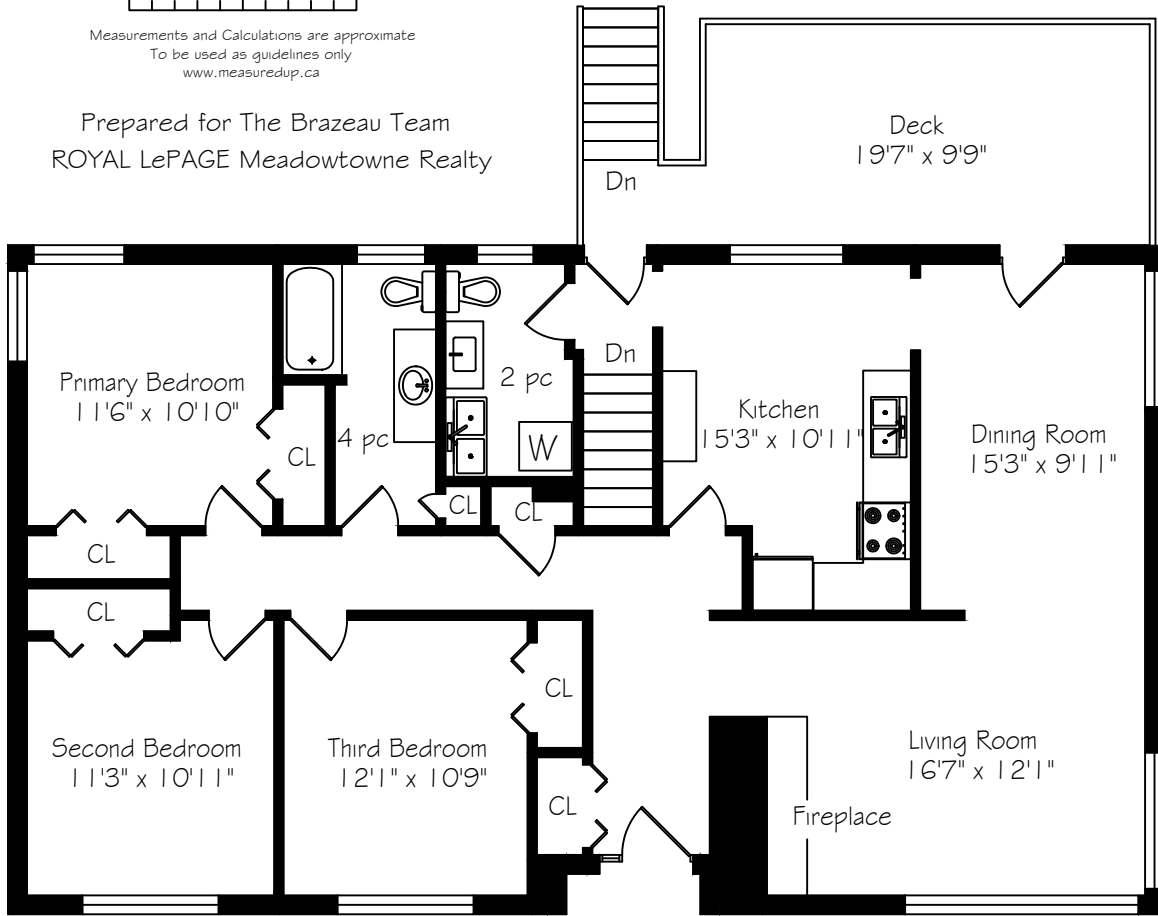

7055 Bell School Line

Measurements and Calculations are approximate
To be used as guidelines only
www.measuredup.ca

Prepared for The Brazeau Team
ROYAL LePAGE Meadowtowne Realty

Main Floor
1488 Square Feet

Lower Level
898 Square Feet