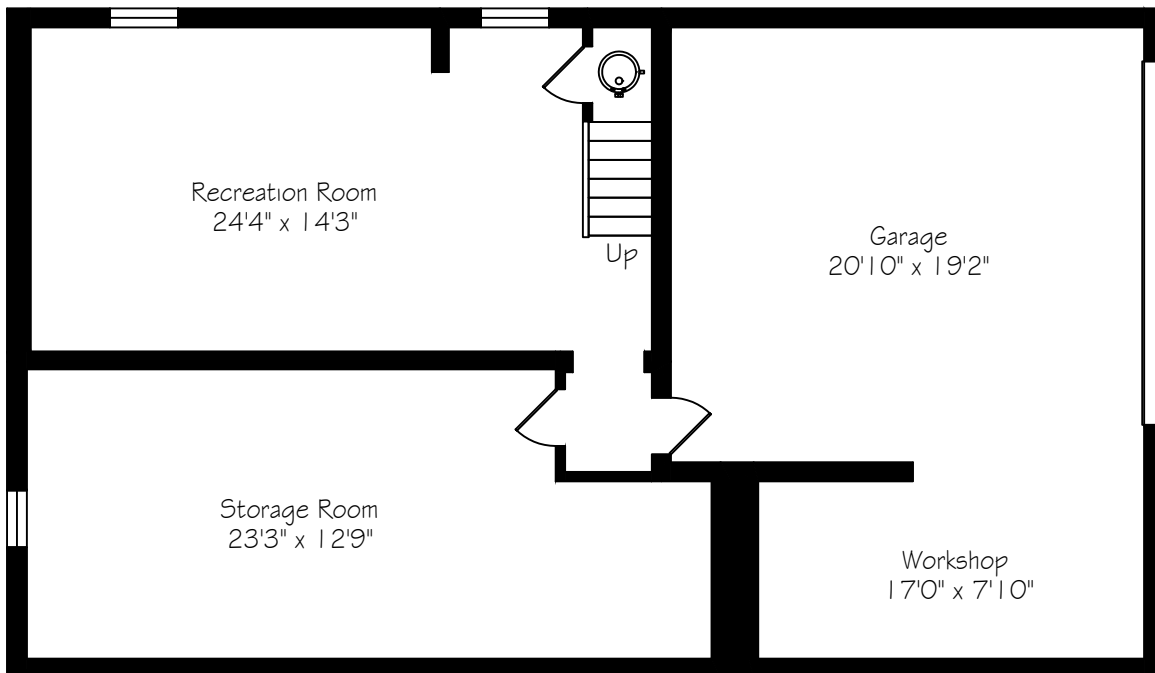

7055 Bell School Line

Measurements and Calculations are approximate
To be used as guidelines only
www.measuredup.ca

Prepared for The Brazeau Team
ROYAL LePAGE Meadowtowne Realty

Main Floor
1488 Square Feet

Lower Level
898 Square Feet