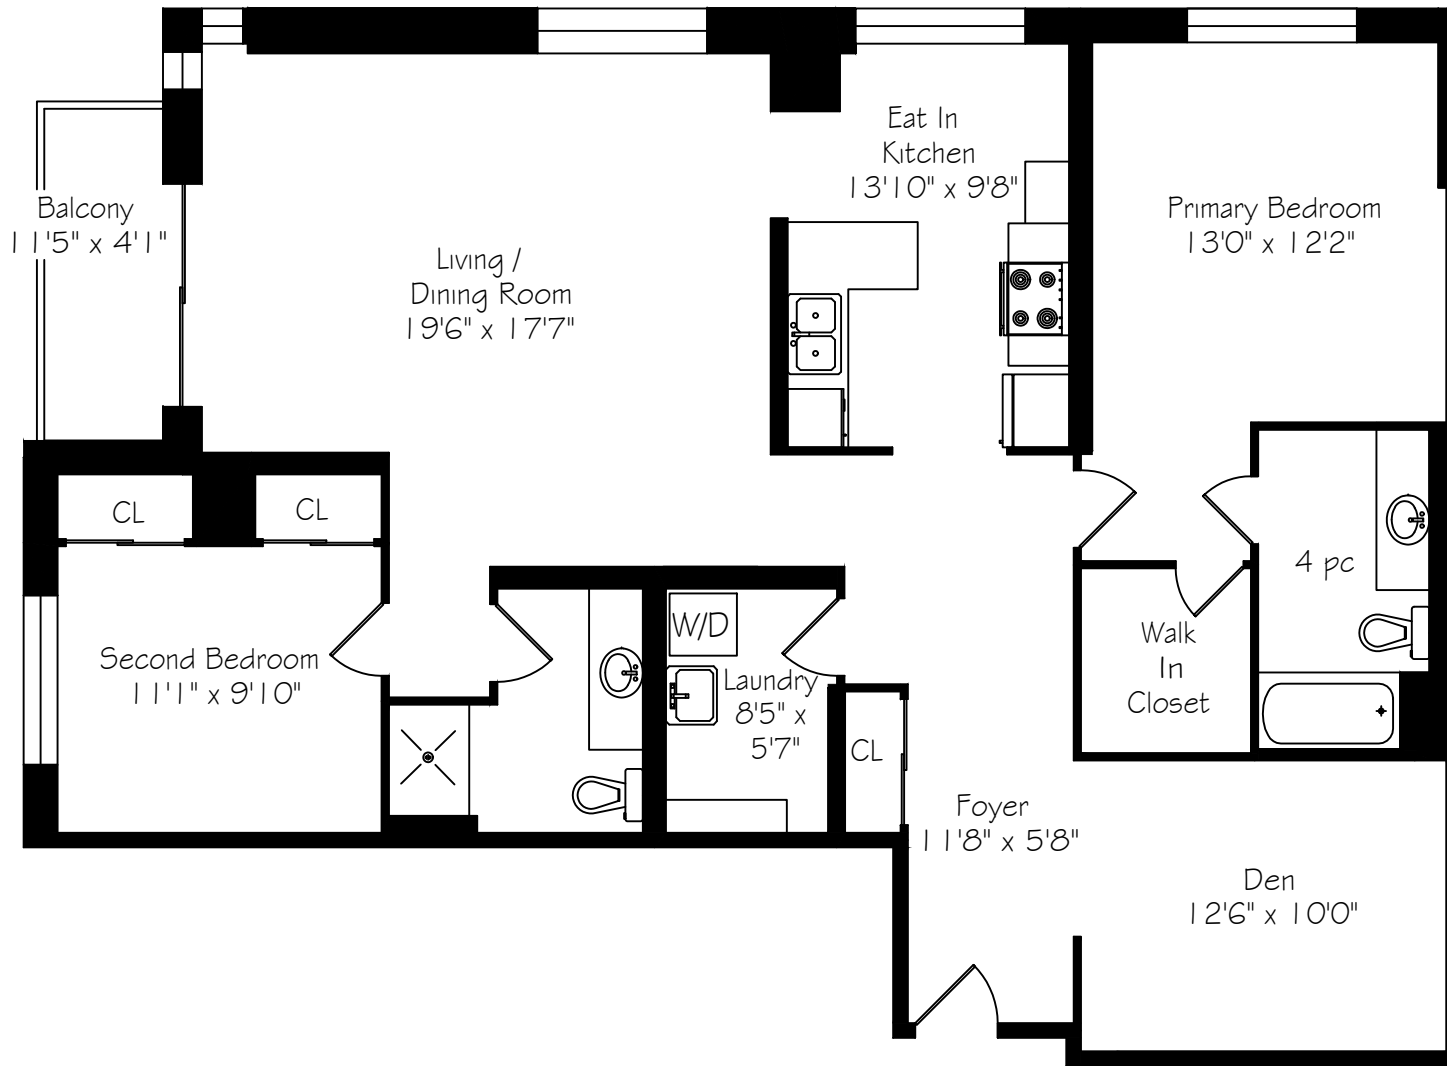

100 Burloak Drive

Suite 2410
1465 Square Feet

Measurements and Calculations are approximate
To be used as guidelines only