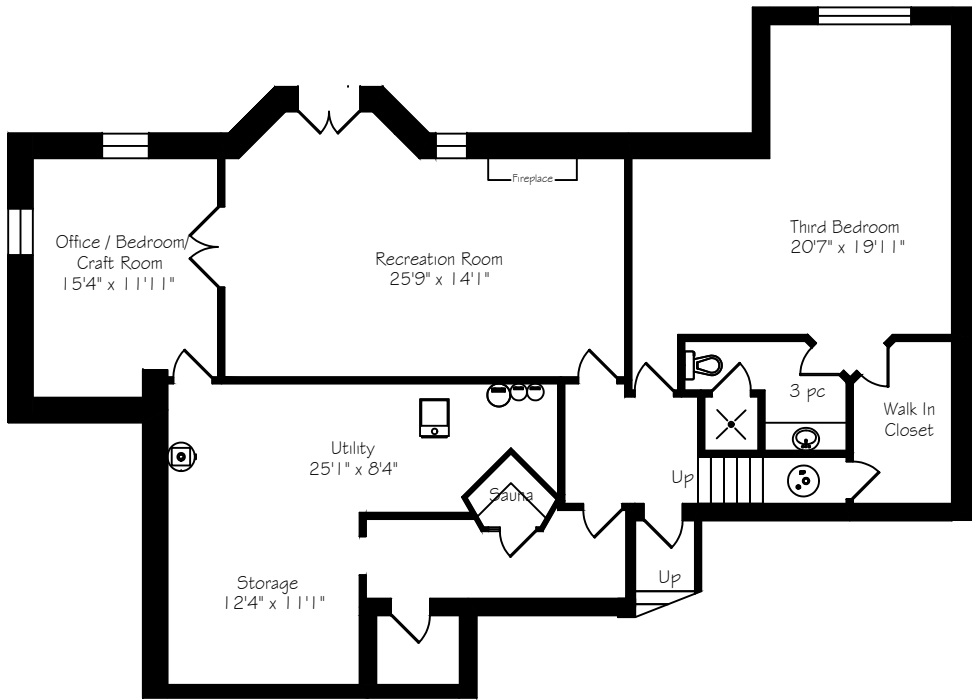

25 Cullum Drive

Prepared for The Brazeau Team
ROYAL LePAGE Meadowtowne Realty

Lower Level
1912 Square Feet