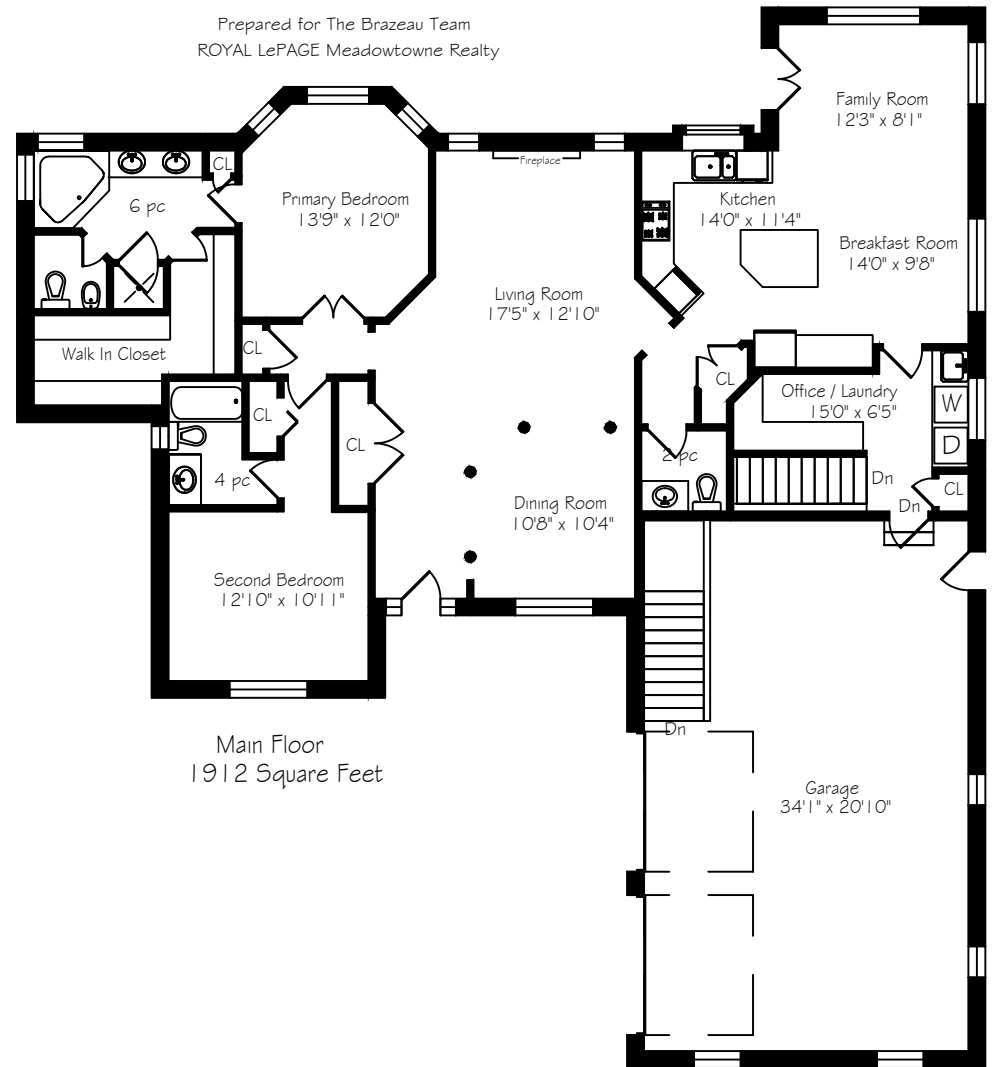

Main Floor
1912 Square Feet