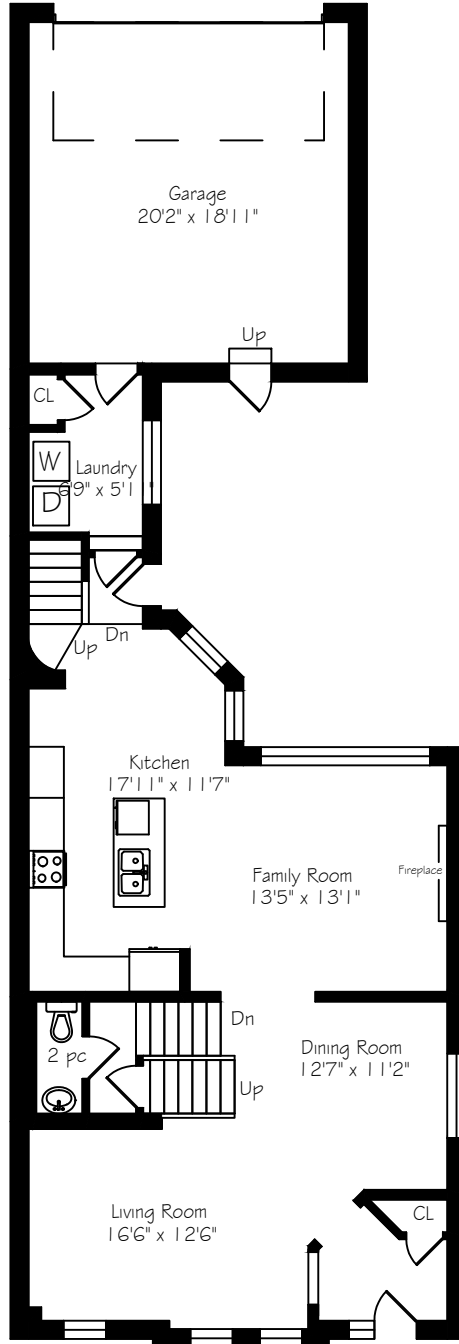

900 Bessy Trail

Measurements and Calculations are approximate
To be used as guidelines only
www.measureup.ca

Prepared for The Brazeau Team
ROYAL LePAGE Meadowtowne Realty

Lower Level
1184 Square Feet

Main Floor
1180 Square Feet

Second Floor
1522 Square Feet