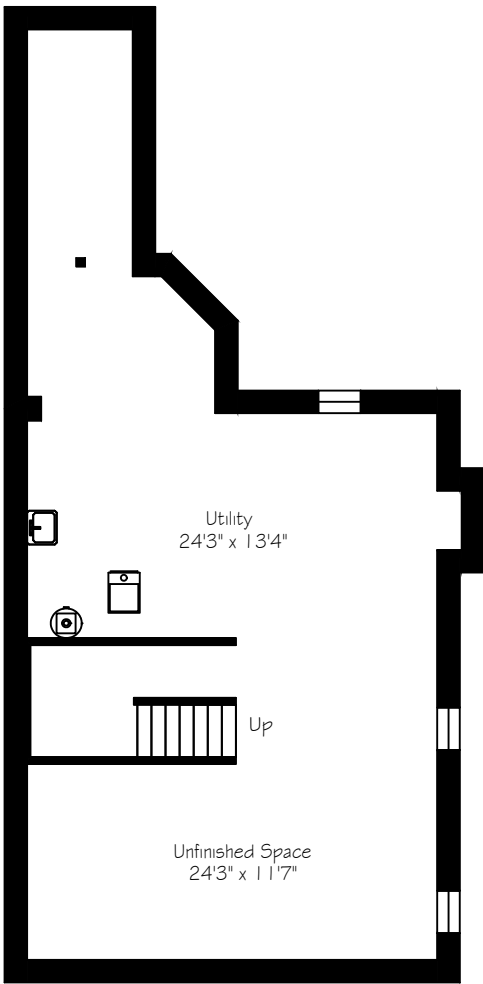

900 Bessy Trail

Measurements and Calculations are approximate
To be used as guidelines only
www.measureup.ca

Prepared for The Brazeau Team
ROYAL LePAGE Meadowtowne Realty

Lower Level
1184 Square Feet

Main Floor
1180 Square Feet

Second Floor
1522 Square Feet