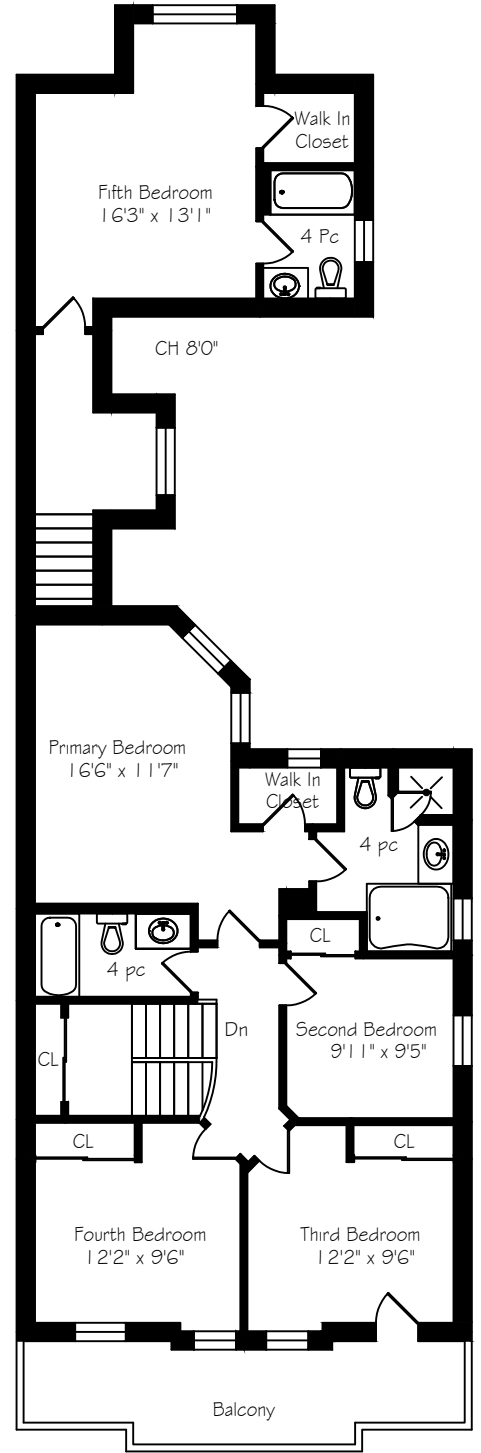

900 Bessy Trail

Measurements and Calculations are approximate
To be used as guidelines only
www.measureup.ca

Prepared for The Brazeau Team
ROYAL LePAGE Meadowtowne Realty

Lower Level
1184 Square Feet

Main Floor
1180 Square Feet

Second Floor
1522 Square Feet