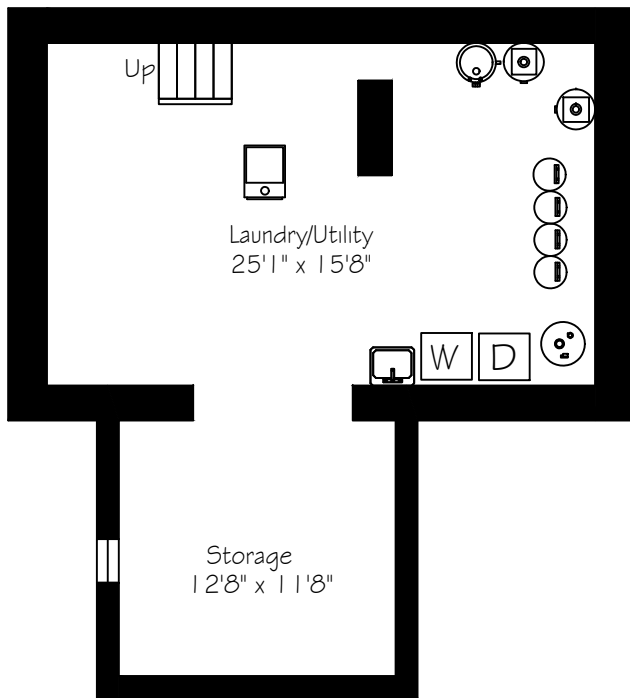

2381 Burnhamthorpe Road

Measurements and Calculations are approximate
To be used as guidelines only
www.measuredup.ca

Prepared for The Brazeau Team
ROYAL LePAGE Meadowtowne Realty

Lower Level
722 Square Feet

Main Floor
1208 Square Feet

Second Floor
722 Square Feet