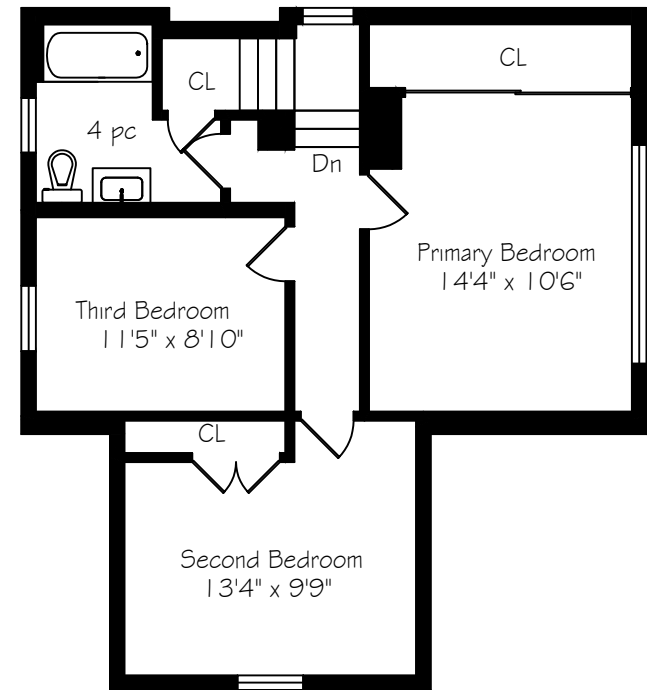

2381 Burnhamthorpe Road

Measurements and Calculations are approximate
To be used as guidelines only
www.measuredup.ca

Prepared for The Brazeau Team
ROYAL LePAGE Meadowtowne Realty

Lower Level
722 Square Feet

Main Floor
1208 Square Feet

Second Floor
722 Square Feet