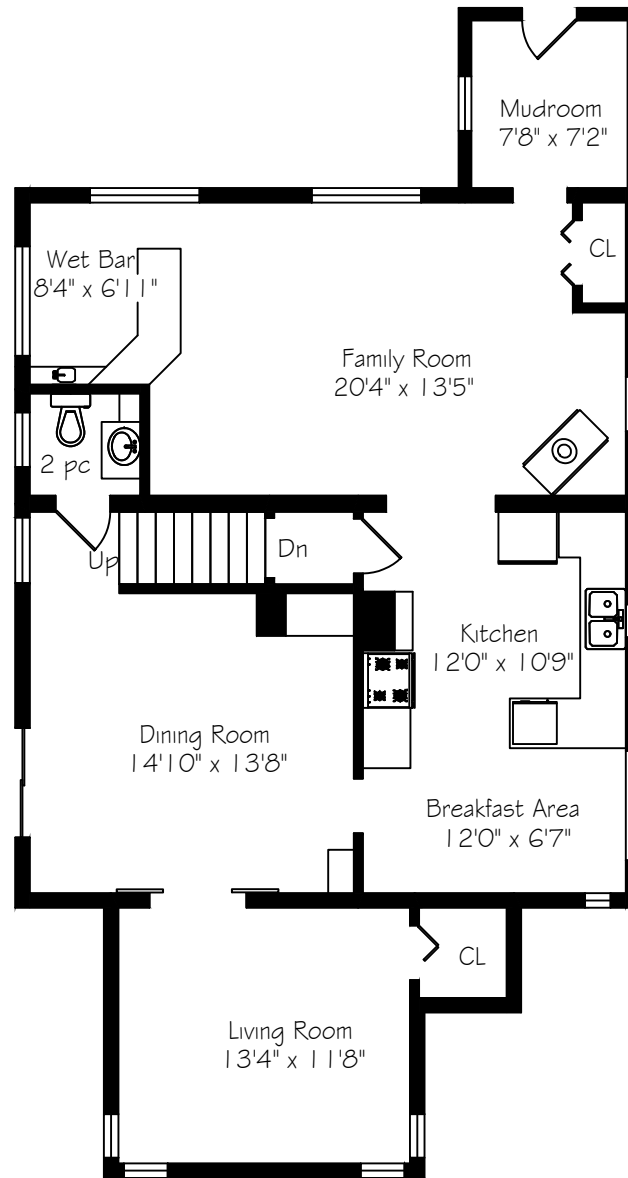

2381 Burnhamthorpe Road

Measurements and Calculations are approximate
To be used as guidelines only
www.measuredup.ca

Prepared for The Brazeau Team
ROYAL LePAGE Meadowtowne Realty

Lower Level
722 Square Feet

Main Floor
1208 Square Feet

Second Floor
722 Square Feet