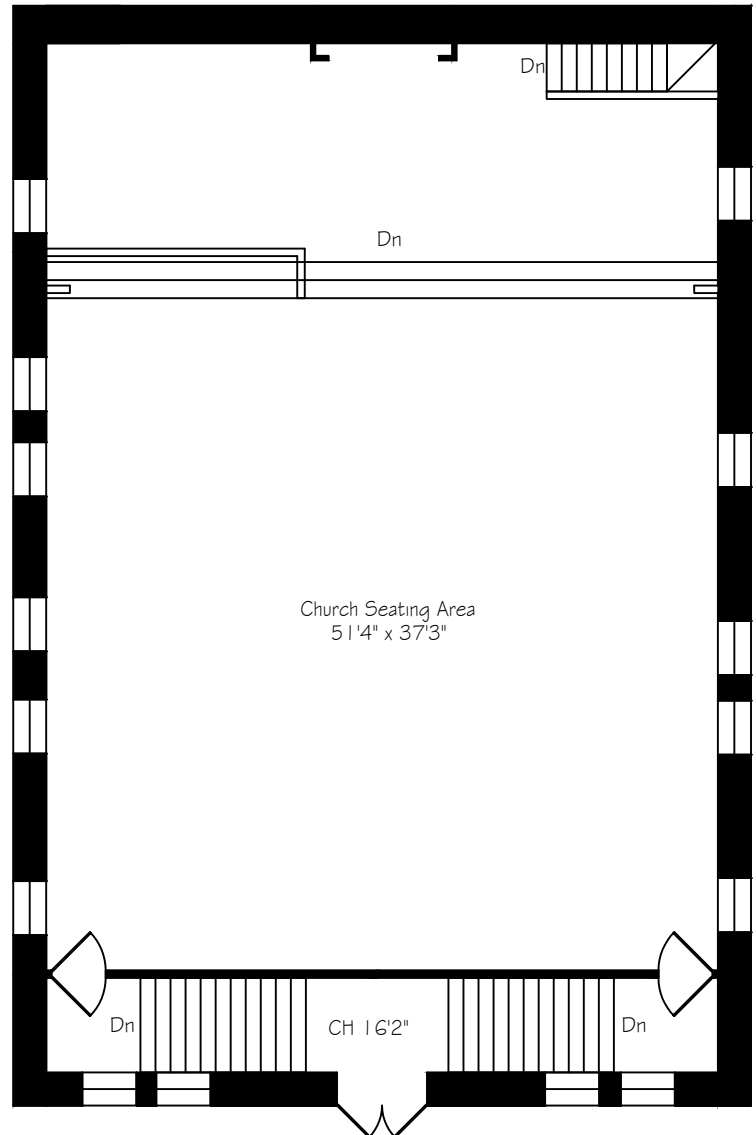

155 Freelon Road

Measurements and Calculations are approximate
To be used as guidelines only
www.measuredup.ca

Prepared for The Brazeau Team
ROYAL LePAGE Meadowtowne Realty

Lower Level
3128 Square Feet

Main Floor
2491 Square Feet