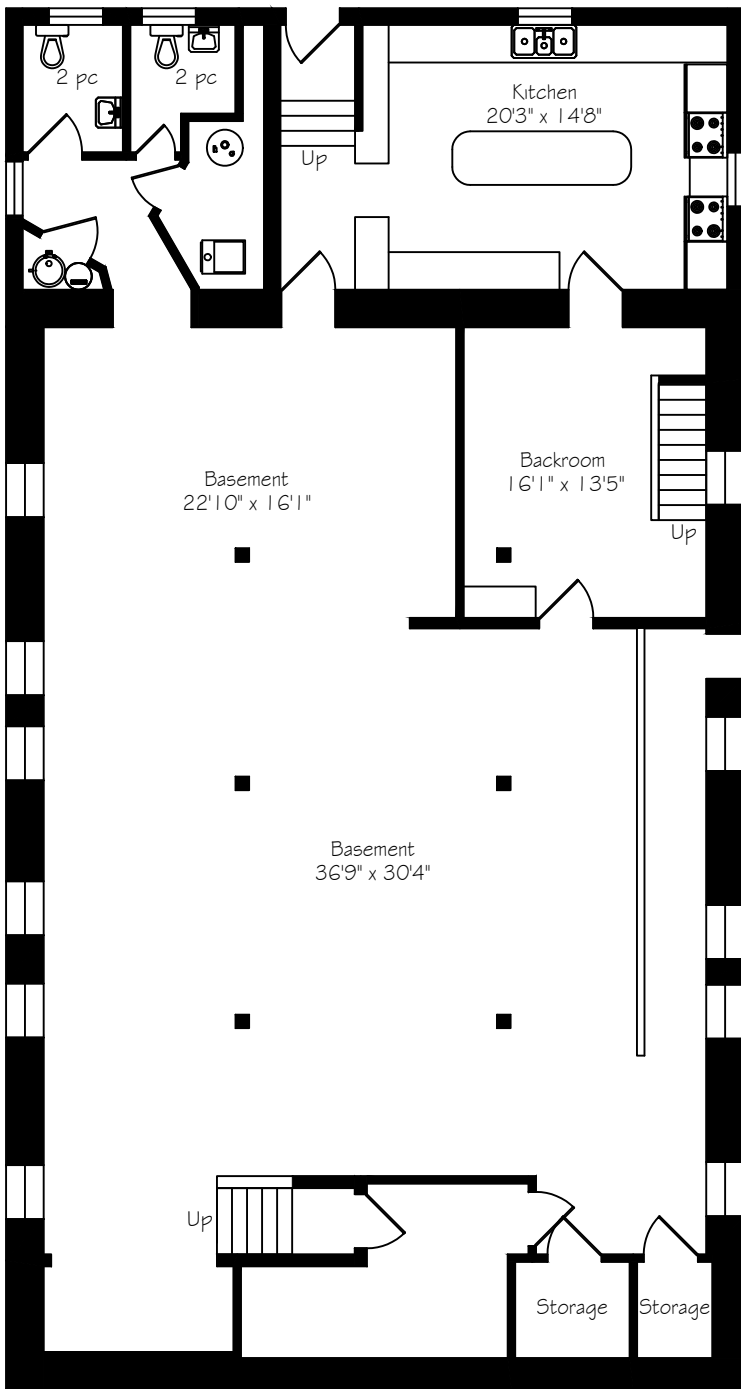

155 Freelon Road

Measurements and Calculations are approximate
To be used as guidelines only
www.measuredup.ca

Prepared for The Brazeau Team
ROYAL LePAGE Meadowtowne Realty

Lower Level
3128 Square Feet

Main Floor
2491 Square Feet