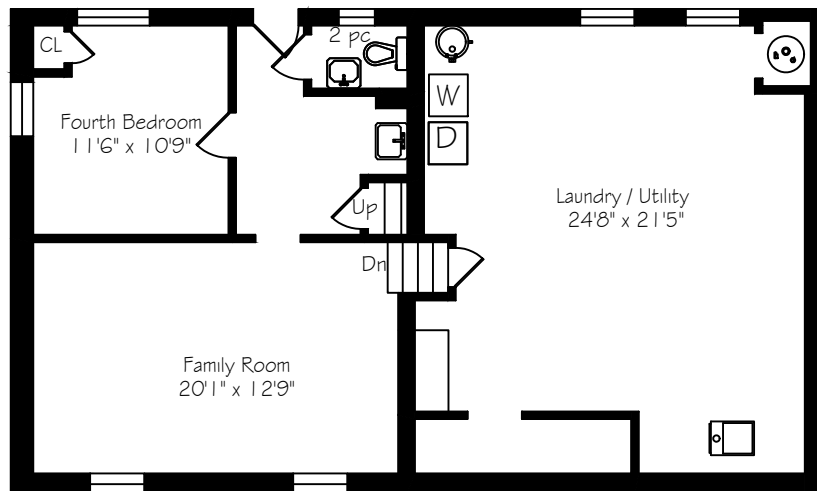

# 8773 Milborough Line

Measurements and Calculations are approximate.  
To be used as guidelines only.  
[www.measuredup.ca](http://www.measuredup.ca)

Prepared for The Brazeau Team  
ROYAL LePAGE Meadowtowne Realty

Second Floor  
622 Square Feet

Main Floor  
614 Square Feet  
+ 610 Garage

Lower Level  
590 Square Feet

Basement  
614 Square Feet