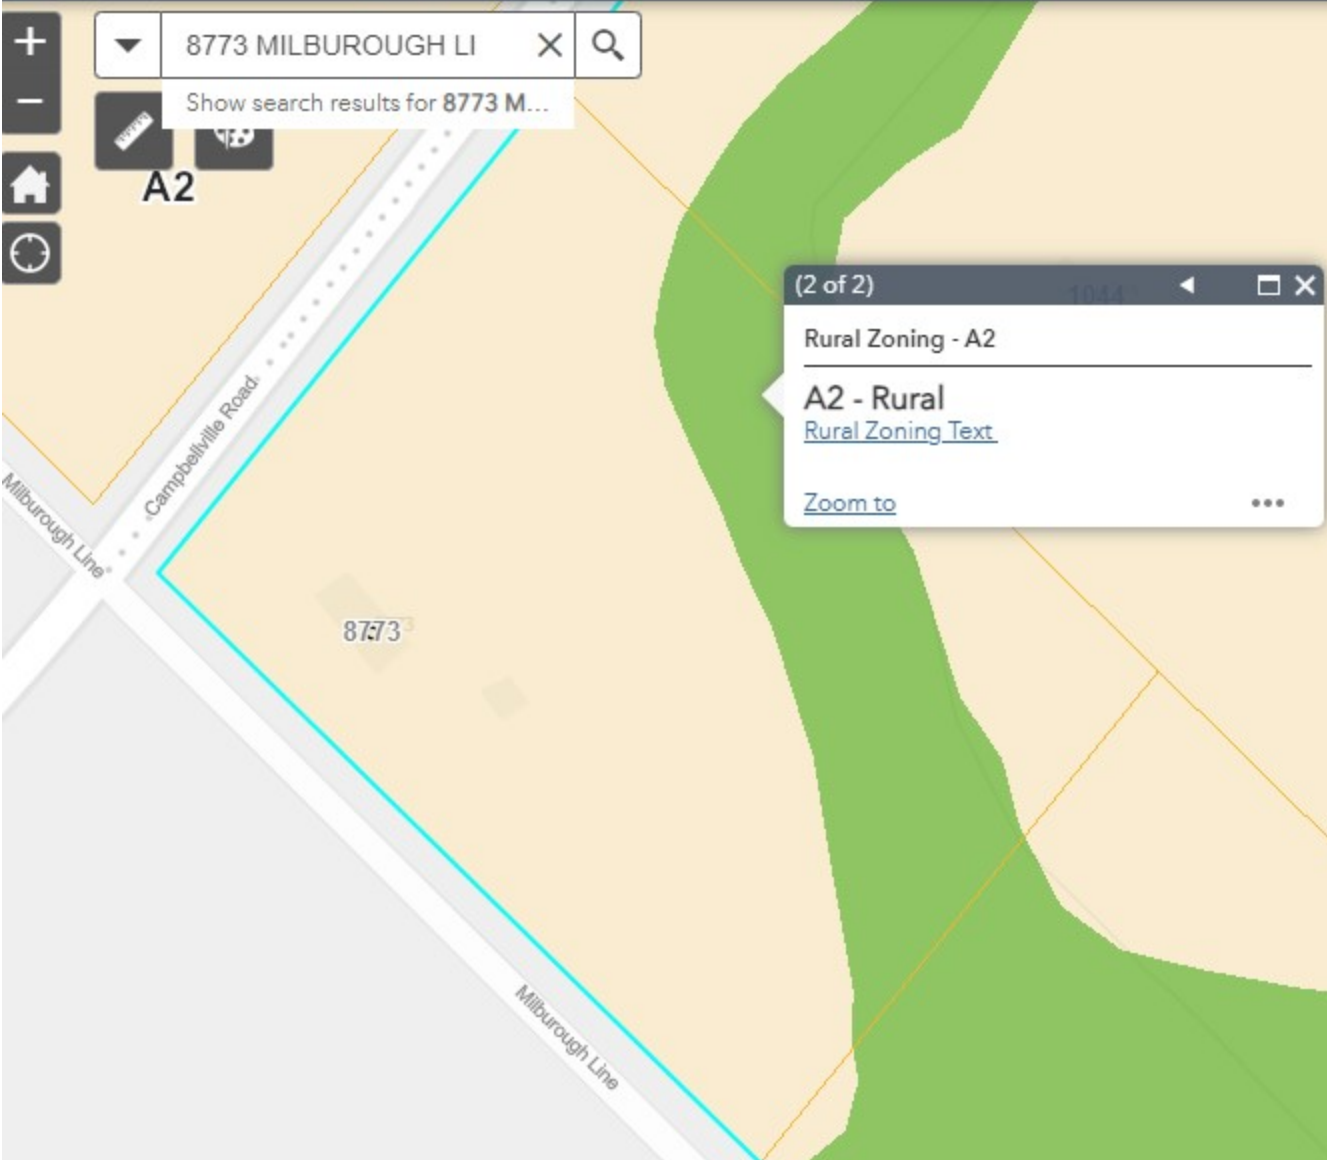

Milton's Zoning By-Laws

Urban Zoning

Rural Zoning

Rural Zoning By-Law

Learn more about Milton's Zoning

The map interface includes a search bar at the top left with the text "8773 MILBROUGH LI" and a search icon. Below the search bar is a dropdown menu with the text "Show search results for 8773 M...". To the left of the map are navigation controls: a plus sign for zoom in, a minus sign for zoom out, a home icon, and a refresh icon. The map shows a street grid with "Milborough Line" and "Campbellville Road" labeled. A green shaded area represents a zoning boundary, and a popup window displays "(1 of 2)", "Greenlands A", and a "Zoom to" link. The address "8773" is visible on the map.

Milton's Zoning By-Laws

Urban Zoning

Rural Zoning

Rural Zoning By-Law

Learn more about Milton's Zoning

Map navigation controls including zoom in (+), zoom out (-), home, and refresh icons.

Search bar: 8773 MILBROUGH LI

Show search results for 8773 M...

A2

(2 of 2)

Rural Zoning - A2

A2 - Rural

[Rural Zoning Text](#)

[Zoom to](#) ...