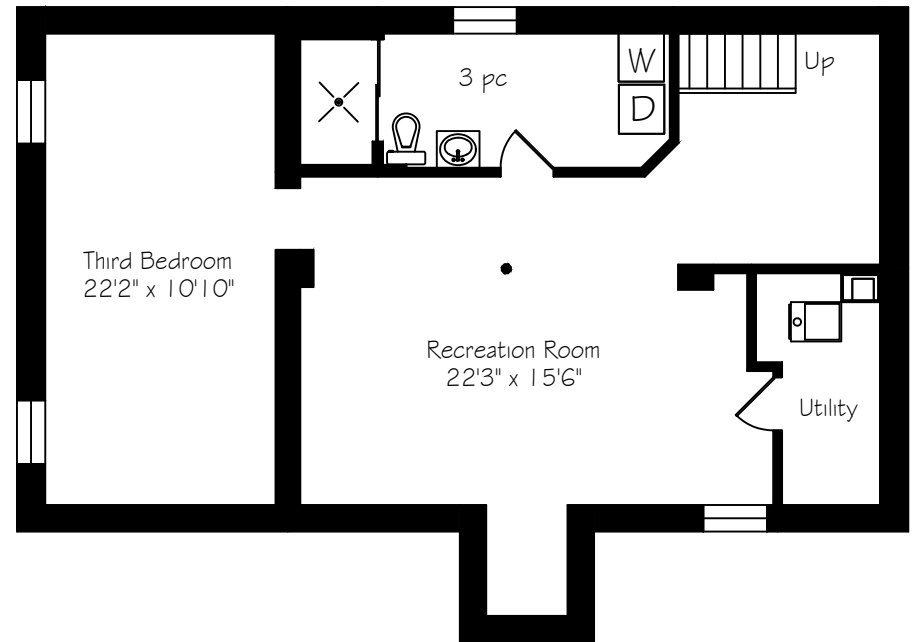

# 1407 Haig Blvd

Prepared for The Brazeau Team  
ROYAL LePAGE Meadowtowne Realty

Main Floor  
1036 Square Feet  
+ 218 Garage

Measurements and Calculations are approximate  
To be used as guidelines only  
[www.measuredup.ca](http://www.measuredup.ca)

Second Floor  
536 Square Feet

Lower Level  
1070 Square Feet