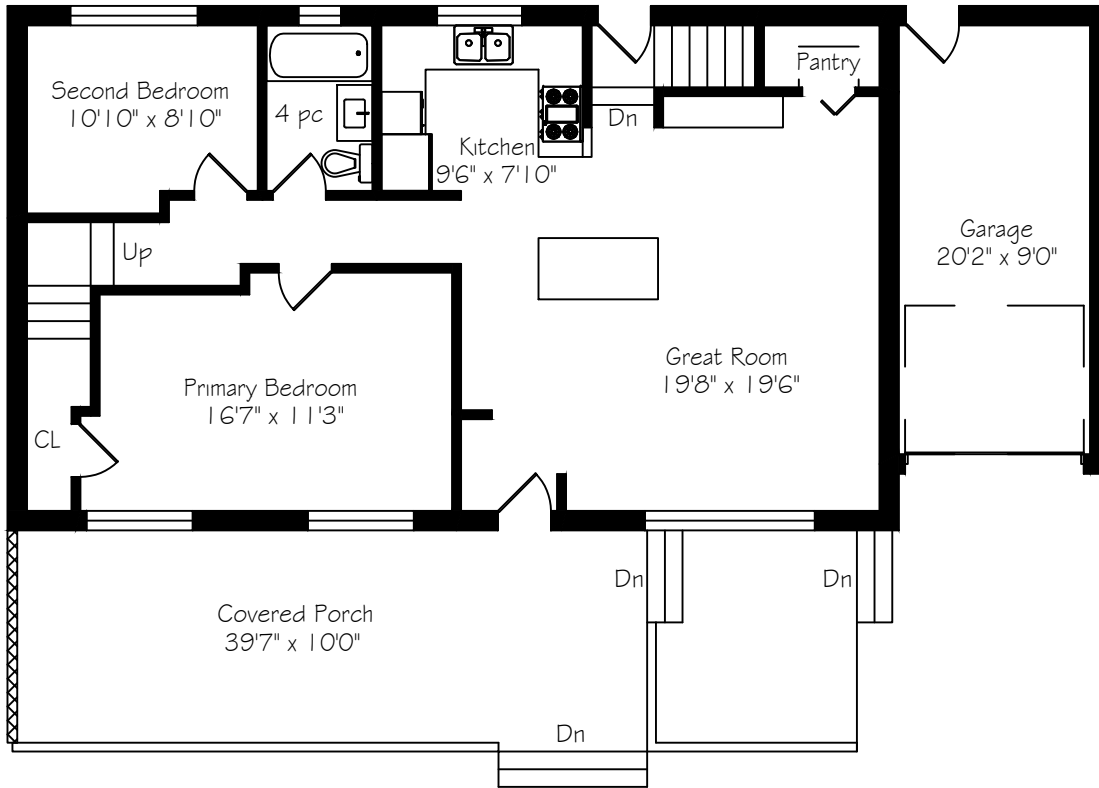

# 1407 Haig Blvd

Prepared for The Brazeau Team  
ROYAL LePAGE Meadowtowne Realty

Main Floor  
1036 Square Feet  
+ 218 Garage

Measurements and Calculations are approximate  
To be used as guidelines only  
[www.measuredup.ca](http://www.measuredup.ca)

Second Floor  
536 Square Feet

Lower Level  
1070 Square Feet