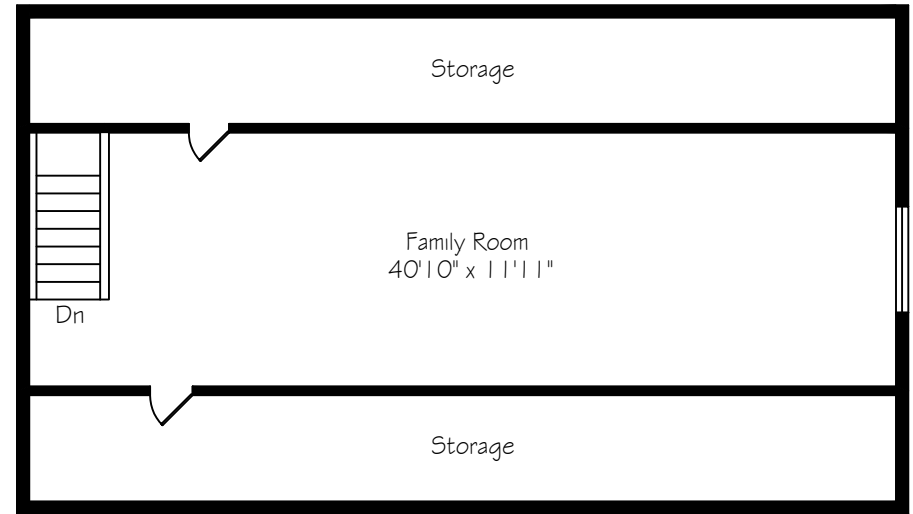

# 1407 Haig Blvd

Prepared for The Brazeau Team  
ROYAL LePAGE Meadowtowne Realty

Main Floor  
1036 Square Feet  
+ 218 Garage

Measurements and Calculations are approximate  
To be used as guidelines only  
[www.measuredup.ca](http://www.measuredup.ca)

Second Floor  
536 Square Feet

Lower Level  
1070 Square Feet